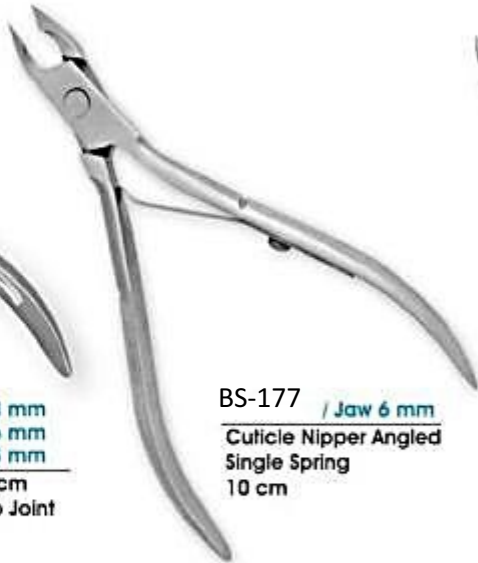

BS-174 / Straight
Seven Hole Tweezer
9.5 cm

BS-166 / Straight
/ Slanted
10 cm

BS-167 / Straight
/ Slanted
8.5 cm

BS-168 / Pointed
8.5 cm

BS-169 / Straight
/ Slanted
9 cm

BS-170 / Straight
/ Slanted
9 cm

BS-171 / Straight
/ Slanted
10 cm

BS-172 / Straight / Pointed
/ Slanted / Slanted
/ Pointed
10.5 cm

BS-175 / Slanted
Multi Color
9.5 cm

BS-173 / Pointed
7 cm

BS-176 / Jaw 4 mm
/ Jaw 6 mm
/ Jaw 8 mm
Cuticle Nipper 10 cm
Double Spring, Lap Joint

BS-177 / Jaw 6 mm
Cuticle Nipper Angled
Single Spring
10 cm

BS-178 / Jaw 4 mm
/ Jaw 6 mm
/ Jaw 8 mm
Cuticle Nipper 10 cm
Double Spring, Box Joint

BS-179 / Jaw 4 mm
/ Jaw 6 mm
/ Jaw 8 mm
Cuticle Nipper 10.5 cm
Single Spring, Lap Joint