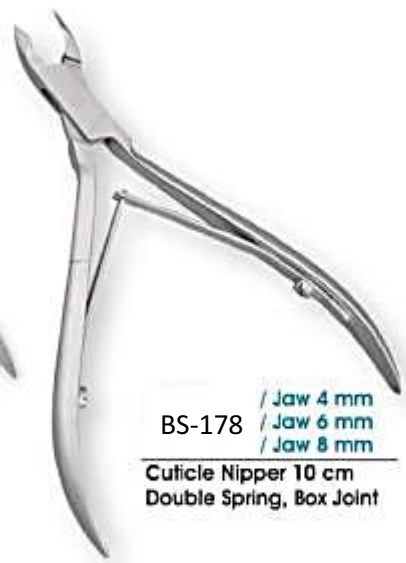

BS-174 / Straight
Seven Hole Tweezer
9.5 cm

BS-166 / Straight
/ Slanted
10 cm

BS-167 / Straight
/ Slanted
8.5 cm

BS-168 / Pointed
8.5 cm

BS-169 / Straight
/ Slanted
9 cm

BS-170 / Straight
/ Slanted
9 cm

BS-171 / Straight
/ Slanted
10 cm

BS-172 / Straight / Pointed
/ Slanted / Slanted
/ Pointed
10.5 cm

BS-175 / Slanted
Multi Color
9.5 cm

BS-173 / Pointed
7 cm

BS-176 / Jaw 4 mm
/ Jaw 6 mm
/ Jaw 8 mm
Cuticle Nipper 10 cm
Double Spring, Lap Joint

BS-177 / Jaw 6 mm
Cuticle Nipper Angled
Single Spring
10 cm

BS-178 / Jaw 4 mm
/ Jaw 6 mm
/ Jaw 8 mm
Cuticle Nipper 10 cm
Double Spring, Box Joint

BS-179 / Jaw 4 mm
/ Jaw 6 mm
/ Jaw 8 mm
Cuticle Nipper 10.5 cm
Single Spring, Lap Joint

BS-180 / Jaw 6 mm
/ Jaw 8 mm
Cuticle Nipper 11.5 cm
Single Spring, Lap Joint
Textured Handle

BS-181 / Jaw 6 mm
/ Jaw 8 mm
Cuticle Nipper 11.5 cm
Single Spring, Lap Joint

BS-182 / Jaw 4 mm
/ Jaw 6 mm
/ Jaw 8 mm
Cuticle Nipper 10 cm
Single Spring, Lap Joint