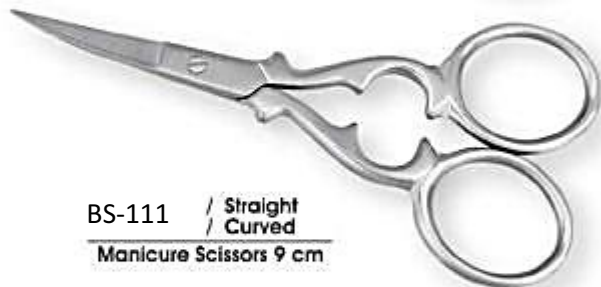

BS-105 / Curved
with prob safety scissors
12 cm

BS-101 / Straight / Curved
Nail Scissors 9 cm

BS-102 / Straight / Curved
Cuticle Scissors 9 cm

BS-103 / Straight / Curved
Safety Scissors 9 cm

BS-106 / Straight
Kelly Scissors 16 cm

BS-107 / 9 cm / 11.5 cm
Manicure Scissors Straight

BS-108 / Straight
Manicure Scissors 9 cm

BS-109 / Straight / Curved
Manicure Scissors 9 cm

BS-110 / Straight / Curved
Manicure Scissors 9 cm

BS-111 / Straight / Curved
Manicure Scissors 9 cm

BS-112 / Straight / Curved
Manicure Scissors 9 cm

BS-113 / Straight / Curved
Silk scissors 10 cm

BS-114 / Straight / Curved
Manicure Scissors 9 cm

BS-115 / Straight / Curved
Manicure Scissors 9 cm

BS-121 / Straight / Curved
Cuticle Scissors 10 cm
WishBone Style
Patent Design No. 12249