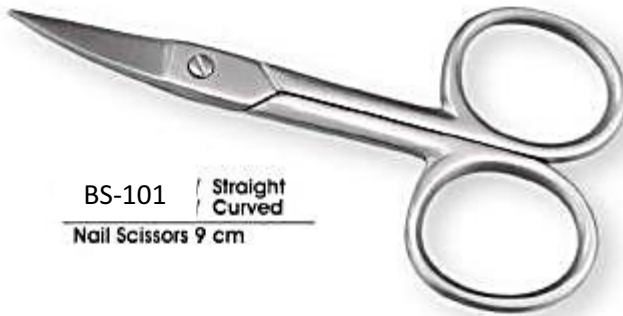

BS-101 / Straight / Curved
Nail Scissors 9 cm