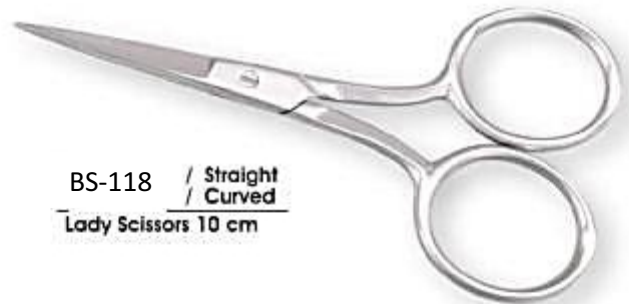

BS-112 / Straight / Curved
Manicure Scissors 9 cm

BS-113 / Straight / Curved
Silk scissors 10 cm

BS-114 / Straight / Curved
Manicure Scissors 9 cm

BS-115 / Straight / Curved
Manicure Scissors 9 cm

BS-121 / Straight / Curved
Cuticle Scissors 10 cm
WishBone Style
Patent Design No. 12249

BS-116 / Straight / Curved
Nail Scissors 10 cm
WishBone Style
Patent Design No. 12250

BS-117 / Straight / Curved
Cuticle Scissors 9 cm

BS-118 / Straight / Curved
Lady Scissors 10 cm

BS-119 / Straight / Curved
Cuticle Scissors 10 cm