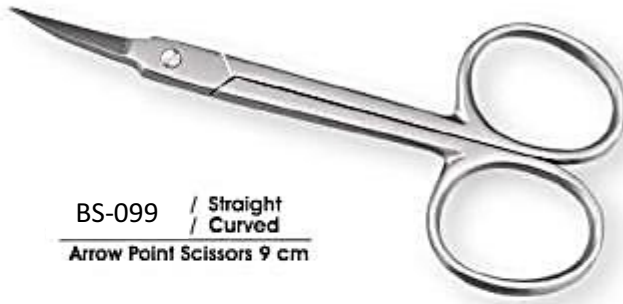

BS-088 / Straight / Curved
Cuticle Scissors 9 cm

BS-089 / Straight / Curved
Nail Scissors 9 cm

BS-090 / Straight / Curved
Safety Scissors 9 cm

BS-097 / Straight
/ Curved
Nail Scissors 9 cm

BS-098 / Straight
Black Grip
Nail Scissors 9 cm

BS-091 / Straight
/ Curved
Arrow Point Scissors 9 cm

BS-092 / Straight
/ Curved
Cuticle Scissors 9 cm

BS-093 / Straight
/ Curved
Baby Nail Scissors 9 cm

BS-094 / Straight
/ Curved
Safety Scissors 9 cm

BS-095 / Straight
/ Curved
Nail Arrow Point
Scissors 9 cm

BS-096 / Straight
/ Curved
Toe Nail Scissors 11.5 cm

BS-099 / Straight / Curved
Arrow Point Scissors 9 cm

BS-104 / Straight / Curved
Safety Scissors 9.5 cm

BS-100 / Straight / Curved
Cuticle Scissors 9 cm