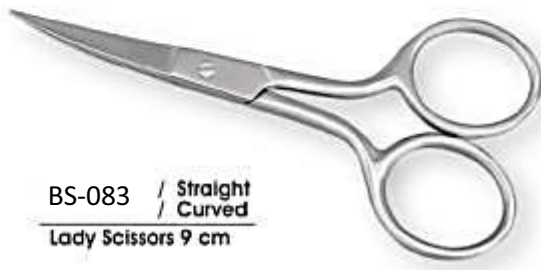

MANICURE & PEDICURE SCISSORS

BS-074 / Straight / Curved
Arrow Point Scissors 9 cm

BS-075 / Straight / Curved
Safety Scissors 9 cm

BS-076 / Straight / Curved
Nail Scissors 10 cm

BS-077 / Straight / Curved
Cuticle Scissors 9 cm

BS-078 / Straight / Curved
Nail Arrow Point Scissors 9 cm

BS-079 / Straight / Curved
Nail Scissors 9 cm

BS-080 / Straight / Curved
Nose Scissors 10 cm

BS-081 / Straight / Curved
Baby Nail Scissors 9 cm

BS-082 / Straight / Curved
Dissecting Scissors Sharp
Point 11.5 cm

BS-083 / Straight / Curved
Lady Scissors 9 cm

BS-084 / Straight / Curved
Cuticle Scissors 6.5 cm

BS-085 / Straight / Curved
Iris Scissors 11.5 cm

BS-086 / Straight / Curved
Baby Scissors 10 cm

BS-087 / Straight / Curved
Toe Nail Scissors 11.5 cm