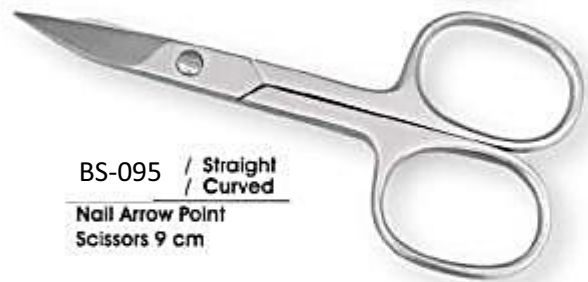

BS-088 / Straight / Curved
Cuticle Scissors 9 cm

BS-089 / Straight / Curved
Nail Scissors 9 cm

BS-090 / Straight / Curved
Safety Scissors 9 cm

BS-097 / Straight
/ Curved
Nail Scissors 9 cm

BS-098 / Straight
Black Grip
Nail Scissors 9 cm

BS-091 / Straight
/ Curved
Arrow Point Scissors 9 cm

BS-092 / Straight
/ Curved
Cuticle Scissors 9 cm

BS-093 / Straight
/ Curved
Baby Nail Scissors 9 cm

BS-094 / Straight
/ Curved
Safety Scissors 9 cm

BS-095 / Straight
/ Curved
Nail Arrow Point
Scissors 9 cm

BS-096 / Straight
/ Curved
Toe Nail Scissors 11.5 cm

BS-099 / Straight / Curved
Arrow Point Scissors 9 cm

BS-104 / Straight / Curved
Safety Scissors 9.5 cm

BS-100 / Straight / Curved
Cuticle Scissors 9 cm