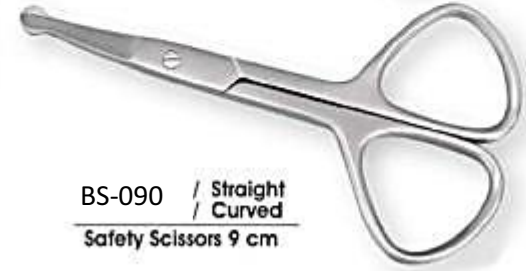

BS-078 / Straight / Curved
Nail Arrow Point Scissors 9 cm

BS-079 / Straight / Curved
Nail Scissors 9 cm

BS-080 / Straight / Curved
Nose Scissors 10 cm

BS-081 / Straight / Curved
Baby Nail Scissors 9 cm

BS-082 / Straight / Curved
Dissecting Scissors Sharp
Point 11.5 cm

BS-083 / Straight / Curved
Lady Scissors 9 cm

BS-084 / Straight / Curved
Cuticle Scissors 6.5 cm

BS-085 / Straight / Curved
Iris Scissors 11.5 cm

BS-086 / Straight / Curved
Baby Scissors 10 cm

BS-087 / Straight / Curved
Toe Nail Scissors 11.5 cm

BS-088 / Straight / Curved
Cuticle Scissors 9 cm

BS-089 / Straight / Curved
Nail Scissors 9 cm

BS-090 / Straight / Curved
Safety Scissors 9 cm

BS-097 / Straight
/ Curved
Nail Scissors 9 cm

BS-098 / Straight
Black Grip
Nail Scissors 9 cm

BS-091 / Straight
/ Curved
Arrow Point Scissors 9 cm

BS-092 / Straight
/ Curved
Cuticle Scissors 9 cm

BS-093 / Straight
/ Curved
Baby Nail Scissors 9 cm

BS-094 / Straight
/ Curved
Safety Scissors 9 cm

BS-095 / Straight
/ Curved
Nail Arrow Point
Scissors 9 cm