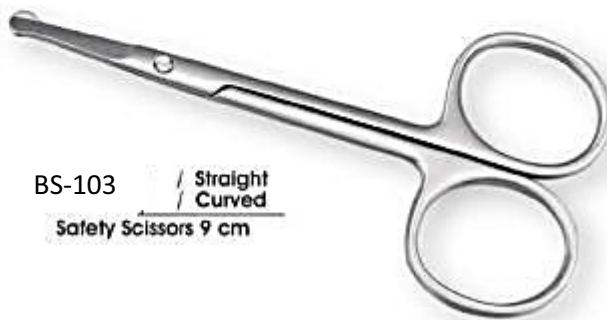

BS-091 / Straight
/ Curved
Arrow Point Scissors 9 cm

BS-092 / Straight
/ Curved
Cuticle Scissors 9 cm

BS-093 / Straight
/ Curved
Baby Nail Scissors 9 cm

BS-094 / Straight
/ Curved
Safety Scissors 9 cm

BS-095 / Straight
/ Curved
Nail Arrow Point
Scissors 9 cm

BS-096 / Straight
/ Curved
Toe Nail Scissors 11.5 cm

BS-099 / Straight / Curved
Arrow Point Scissors 9 cm

BS-104 / Straight / Curved
Safety Scissors 9.5 cm

BS-100 / Straight / Curved
Cuticle Scissors 9 cm

BS-105 / Curved
with prob safety scissors
12 cm

BS-101 / Straight / Curved
Nail Scissors 9 cm

BS-102 / Straight / Curved
Cuticle Scissors 9 cm

BS-103 / Straight / Curved
Safety Scissors 9 cm

BS-106 / Straight
Kelly Scissors 16 cm