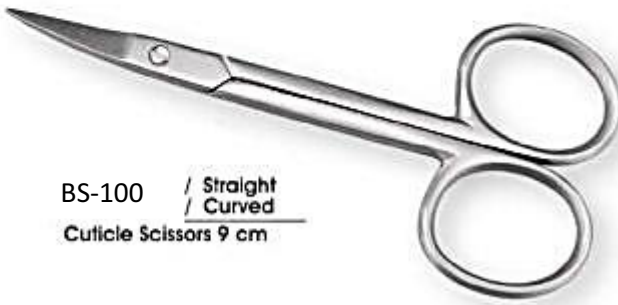

BS-088 / Straight / Curved
Cuticle Scissors 9 cm

BS-089 / Straight / Curved
Nail Scissors 9 cm

BS-090 / Straight / Curved
Safety Scissors 9 cm

BS-097 / Straight
/ Curved
Nail Scissors 9 cm

BS-098 / Straight
Black Grip
Nail Scissors 9 cm

BS-091 / Straight
/ Curved
Arrow Point Scissors 9 cm

BS-092 / Straight
/ Curved
Cuticle Scissors 9 cm

BS-093 / Straight
/ Curved
Baby Nail Scissors 9 cm

BS-094 / Straight
/ Curved
Safety Scissors 9 cm

BS-095 / Straight
/ Curved
Nail Arrow Point
Scissors 9 cm

BS-096 / Straight
/ Curved
Toe Nail Scissors 11.5 cm

BS-099 / Straight / Curved
Arrow Point Scissors 9 cm

BS-104 / Straight / Curved
Safety Scissors 9.5 cm

BS-100 / Straight / Curved
Cuticle Scissors 9 cm