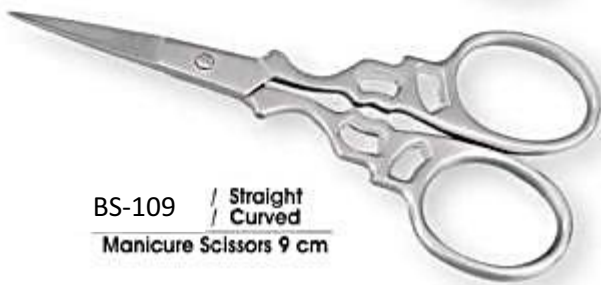

BS-108 / Straight
Manicure Scissors 9 cm