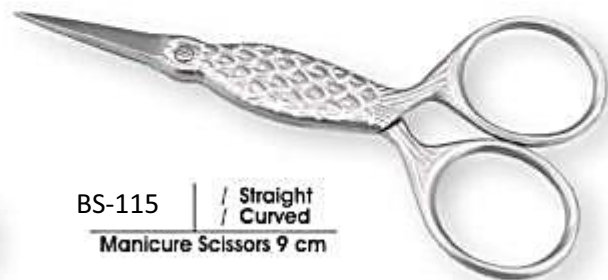

BS-105 / Curved
with prob safety scissors
12 cm

BS-101 / Straight / Curved
Nail Scissors 9 cm

BS-102 / Straight / Curved
Cuticle Scissors 9 cm

BS-103 / Straight / Curved
Safety Scissors 9 cm

BS-106 / Straight
Kelly Scissors 16 cm

BS-107 / 9 cm / 11.5 cm
Manicure Scissors Straight

BS-108 / Straight
Manicure Scissors 9 cm

BS-109 / Straight / Curved
Manicure Scissors 9 cm

BS-110 / Straight / Curved
Manicure Scissors 9 cm

BS-111 / Straight / Curved
Manicure Scissors 9 cm

BS-112 / Straight / Curved
Manicure Scissors 9 cm

BS-113 / Straight / Curved
Silk scissors 10 cm

BS-114 / Straight / Curved
Manicure Scissors 9 cm

BS-115 / Straight / Curved
Manicure Scissors 9 cm

BS-121 / Straight / Curved
Cuticle Scissors 10 cm
WishBone Style
Patent Design No. 12249