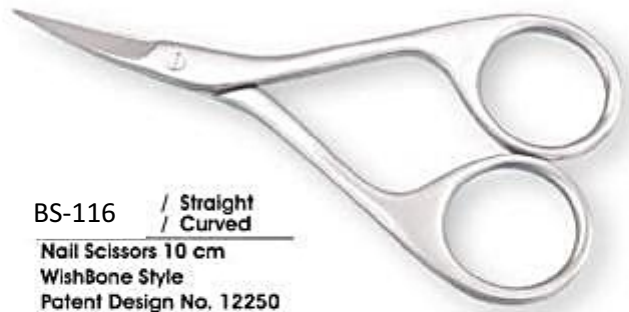

BS-107 / 9 cm / 11.5 cm
Manicure Scissors Straight

BS-108 / Straight
Manicure Scissors 9 cm

BS-109 / Straight / Curved
Manicure Scissors 9 cm

BS-110 / Straight / Curved
Manicure Scissors 9 cm

BS-111 / Straight / Curved
Manicure Scissors 9 cm

BS-112 / Straight / Curved
Manicure Scissors 9 cm

BS-113 / Straight / Curved
Silk scissors 10 cm

BS-114 / Straight / Curved
Manicure Scissors 9 cm

BS-115 / Straight / Curved
Manicure Scissors 9 cm

BS-121 / Straight / Curved
Cuticle Scissors 10 cm
WishBone Style
Patent Design No. 12249

BS-116 / Straight / Curved
Nail Scissors 10 cm
WishBone Style
Patent Design No. 12250

BS-117 / Straight / Curved
Cuticle Scissors 9 cm

BS-118 / Straight / Curved
Lady Scissors 10 cm

BS-119 / Straight / Curved
Cuticle Scissors 10 cm