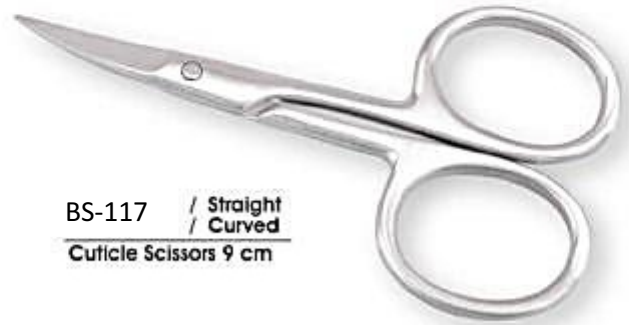

BS-107 / 9 cm / 11.5 cm
Manicure Scissors Straight

BS-108 / Straight
Manicure Scissors 9 cm

BS-109 / Straight / Curved
Manicure Scissors 9 cm

BS-110 / Straight / Curved
Manicure Scissors 9 cm

BS-111 / Straight / Curved
Manicure Scissors 9 cm

BS-112 / Straight / Curved
Manicure Scissors 9 cm

BS-113 / Straight / Curved
Silk scissors 10 cm

BS-114 / Straight / Curved
Manicure Scissors 9 cm

BS-115 / Straight / Curved
Manicure Scissors 9 cm

BS-121 / Straight / Curved
Cuticle Scissors 10 cm
WishBone Style
Patent Design No. 12249

BS-116 / Straight / Curved
Nail Scissors 10 cm
WishBone Style
Patent Design No. 12250

BS-117 / Straight / Curved
Cuticle Scissors 9 cm

BS-118 / Straight / Curved
Lady Scissors 10 cm

BS-119 / Straight / Curved
Cuticle Scissors 10 cm