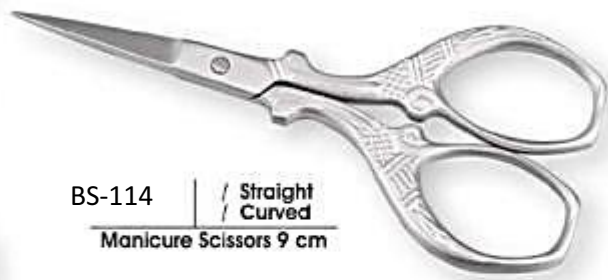

BS-107 / 9 cm / 11.5 cm
Manicure Scissors Straight

BS-108 / Straight
Manicure Scissors 9 cm

BS-109 / Straight / Curved
Manicure Scissors 9 cm

BS-110 / Straight / Curved
Manicure Scissors 9 cm

BS-111 / Straight / Curved
Manicure Scissors 9 cm

BS-112 / Straight / Curved
Manicure Scissors 9 cm

BS-113 / Straight / Curved
Silk scissors 10 cm

BS-114 / Straight / Curved
Manicure Scissors 9 cm

BS-115 / Straight / Curved
Manicure Scissors 9 cm

BS-121 / Straight / Curved
Cuticle Scissors 10 cm
WishBone Style
Patent Design No. 12249