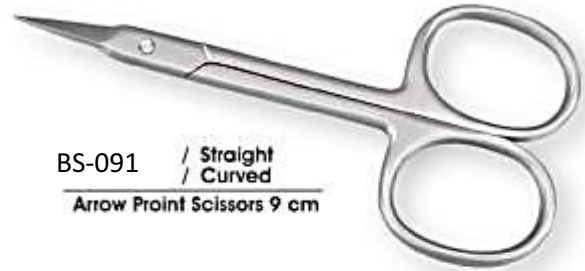

BS-083 / Straight / Curved
Lady Scissors 9 cm

BS-084 / Straight / Curved
Cuticle Scissors 6.5 cm

BS-085 / Straight / Curved
Iris Scissors 11.5 cm

BS-086 / Straight / Curved
Baby Scissors 10 cm

BS-087 / Straight / Curved
Toe Nail Scissors 11.5 cm

BS-088 / Straight / Curved
Cuticle Scissors 9 cm

BS-089 / Straight / Curved
Nail Scissors 9 cm

BS-090 / Straight / Curved
Safety Scissors 9 cm

BS-097 / Straight
/ Curved
Nail Scissors 9 cm

BS-098 / Straight
Black Grip
Nail Scissors 9 cm

BS-091 / Straight
/ Curved
Arrow Point Scissors 9 cm

BS-092 / Straight
/ Curved
Cuticle Scissors 9 cm

BS-093 / Straight
/ Curved
Baby Nail Scissors 9 cm

BS-094 / Straight
/ Curved
Safety Scissors 9 cm

BS-095 / Straight
/ Curved
Nail Arrow Point
Scissors 9 cm