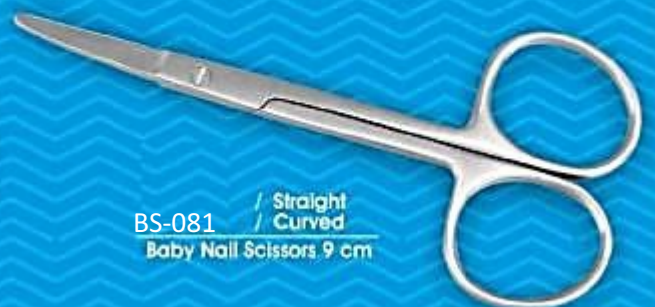

MANICURE & PEDICURE SCISSORS

BS-074 / Straight / Curved
Arrow Point Scissors 9 cm

BS-075 / Straight / Curved
Safety Scissors 9 cm

BS-076 / Straight / Curved
Nail Scissors 10 cm

BS-077 / Straight / Curved
Cuticle Scissors 9 cm

BS-078 / Straight / Curved
Nail Arrow Point Scissors 9 cm

BS-079 / Straight / Curved
Nail Scissors 9 cm

BS-080 / Straight / Curved
Nose Scissors 10 cm

BS-081 / Straight / Curved
Baby Nail Scissors 9 cm

BS-082 / Straight / Curved
Dissecting Scissors Sharp
Point 11.5 cm

BS-083 / Straight / Curved
Lady Scissors 9 cm

BS-084 / Straight / Curved
Cuticle Scissors 6.5 cm

BS-085 / Straight / Curved
Iris Scissors 11.5 cm

BS-086 / Straight / Curved
Baby Scissors 10 cm

BS-087 / Straight / Curved
Toe Nail Scissors 11.5 cm