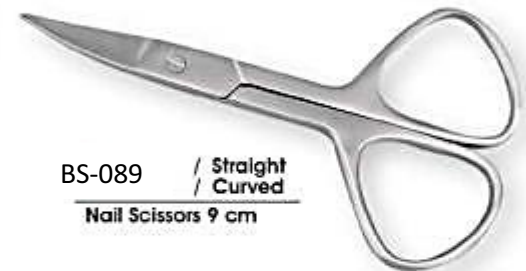

BS-083 / Straight / Curved
Lady Scissors 9 cm

BS-084 / Straight / Curved
Cuticle Scissors 6.5 cm

BS-085 / Straight / Curved
Iris Scissors 11.5 cm

BS-086 / Straight / Curved
Baby Scissors 10 cm

BS-087 / Straight / Curved
Toe Nail Scissors 11.5 cm

BS-088 / Straight / Curved
Cuticle Scissors 9 cm

BS-089 / Straight / Curved
Nail Scissors 9 cm

BS-090 / Straight / Curved
Safety Scissors 9 cm

BS-097 / Straight
/ Curved
Nail Scissors 9 cm

BS-098 / Straight
Black Grip
Nail Scissors 9 cm