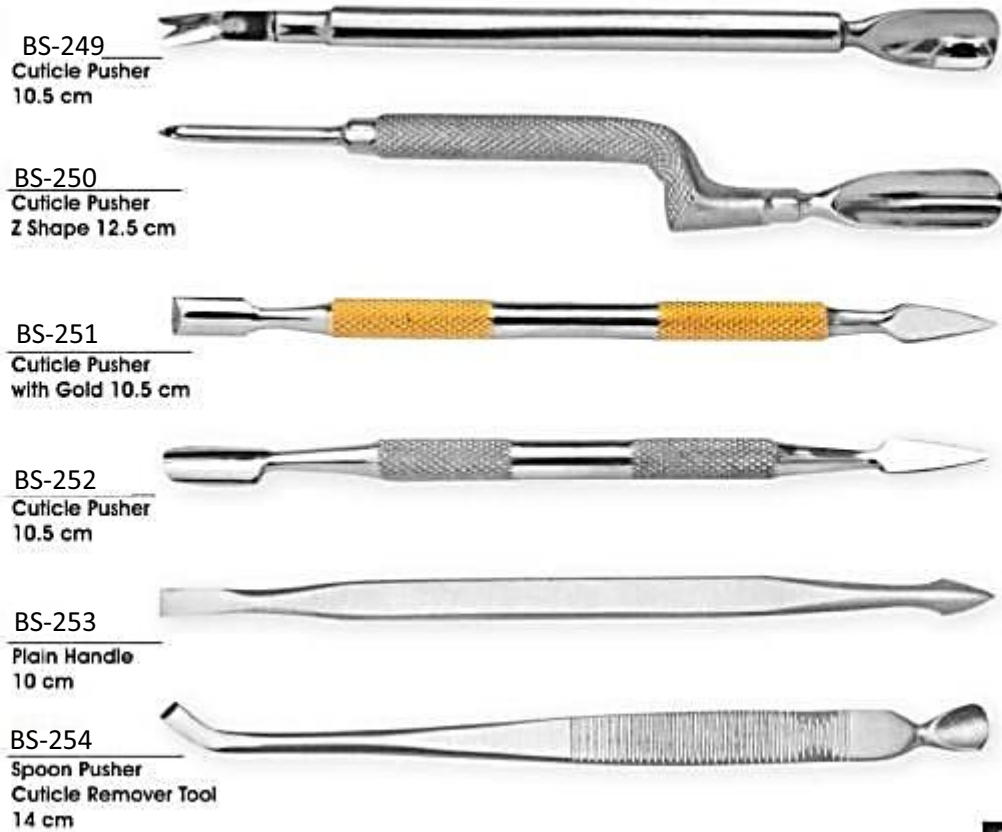

BS-223

Cuticle Pusher
13.5 cm

BS-224

Cuticle Pusher & Trimmer
14 cm

BS-225

Cuticle Pusher
14 cm

BS-226

Cuticle Pusher
14 cm

BS-227

Splinter File & Cleaner
15 cm

BS-228

Nail Splinter File
12 cm

BS-241
Nail Pusher with
Acrylic Nail Holder
16.5 cm

BS-242
Cuticle Pusher
14 cm

BS-243
Spatula
14.5 cm

BS-244
Cuticle Pusher
& Cleaner
15 cm

BS-245
Splinter File
& Cleaner
15 cm

BS-247
Cuticle Pusher
9.5 cm

BS-246
Cuticle Pusher
14.5 cm

BS-248
Cuticle Pusher
14 cm

BS-249
Cuticle Pusher
10.5 cm

BS-250
Cuticle Pusher
Z Shape 12.5 cm

BS-251
Cuticle Pusher
with Gold 10.5 cm