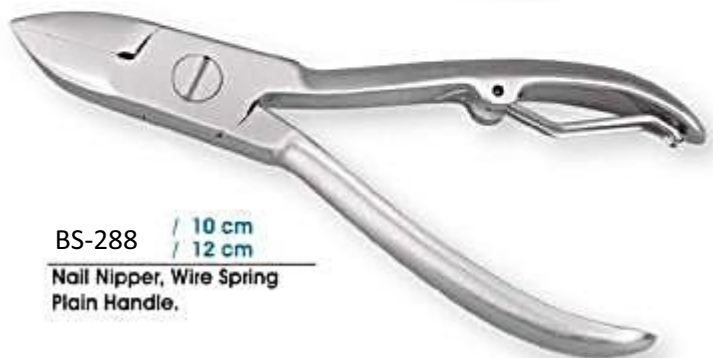

Nail Nipper 11 cm
Single Spring,
Texture Handle

BS-184

Nail Nipper 10.5 cm
Double Spring,
Lap Joint, Texture Handle

BS-182 / Jaw 8 mm

Nail Nipper 11.5 cm
Double Spring,
Half Texture Handle

BS-285 / 10 cm
/ 11 cm
Nail Nipper, Single Spring
Double Finished Handle

BS-286 / 10 cm
/ 12 cm
Nail Nipper, Single Spring,
Printed Handle.

/ 10 cm
/ 12 cm
Nail Nipper, Double Spring,
Printed Handle.

BS-289 / 12 cm
Nail Nipper, Arrow pointed
Single Spring, Plain Handle
Box Joint.

BS-287 / 10 cm
/ 12 cm
Nail Nipper, Single Spring,
Plain Handle.

/ 10 cm
/ 12 cm
Nail Nipper, Double Spring,
Plain Handle.

BS-288 / 10 cm
/ 12 cm
Nail Nipper, Wire Spring
Plain Handle.

BS-290 / 11.5 cm
/ 12.5 cm
Nail Nipper, Arrow Pointed
Double Spring,
Textured Handle, Box Joint

BS-291 / 10 cm
/ 12 cm
Nail Nipper, Wire Spring
Textured Handle

BS-295 / 12 cm
/ 14 cm
Nail Nipper, Double Spring
Back Lock, Textured Handle
Box Joint

BS-292 / 12 cm
/ 14 cm
Toe Nail Nipper, Back Lock
Textured Handle