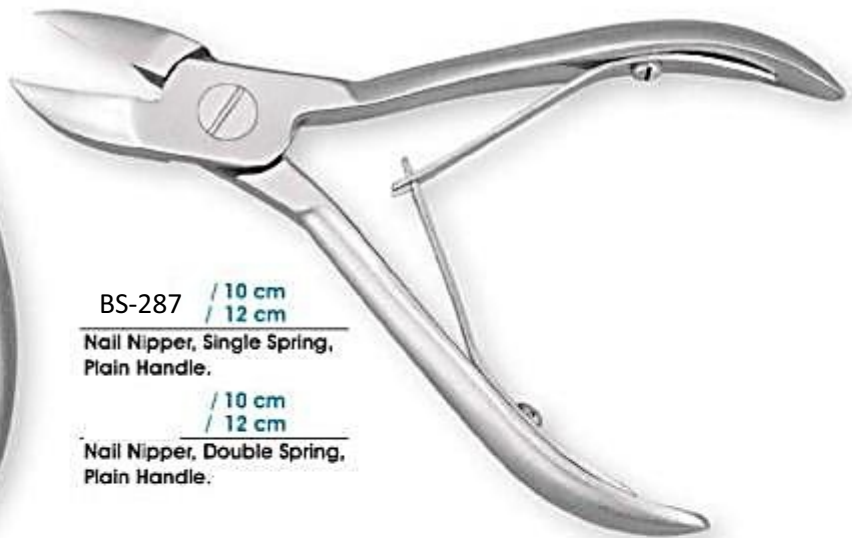

Nail NIPPERS

BS-183

Toe Nail Nipper 15 cm
Double Spring, Sharp
Point, Texture Handle

BS-179

Nail Nipper 11.5 cm
Angled Wire Spring,
Lap Joint,

BS-180

Nail Nipper 12 cm
Wire Cutting,
Texture Handle

BS-181 / Jaw 9 mm

Nail Nipper 11 cm
Single Spring,
Texture Handle

BS-184

Nail Nipper 10.5 cm
Double Spring,
Lap Joint, Texture Handle

BS-182 / Jaw 8 mm

Nail Nipper 11.5 cm
Double Spring,
Half Texture Handle

BS-285 / 10 cm
/ 11 cm
Nail Nipper, Single Spring
Double Finished Handle

BS-286 / 10 cm
/ 12 cm
Nail Nipper, Single Spring,
Printed Handle.

/ 10 cm
/ 12 cm
Nail Nipper, Double Spring,
Printed Handle.

BS-289 / 12 cm
Nail Nipper, Arrow pointed
Single Spring, Plain Handle
Box Joint.

BS-287 / 10 cm
/ 12 cm
Nail Nipper, Single Spring,
Plain Handle.

/ 10 cm
/ 12 cm
Nail Nipper, Double Spring,
Plain Handle.

BS-288 / 10 cm
/ 12 cm
Nail Nipper, Wire Spring
Plain Handle.

BS-290 / 11.5 cm
/ 12.5 cm
Nail Nipper, Arrow Pointed
Double Spring,
Textured Handle, Box Joint