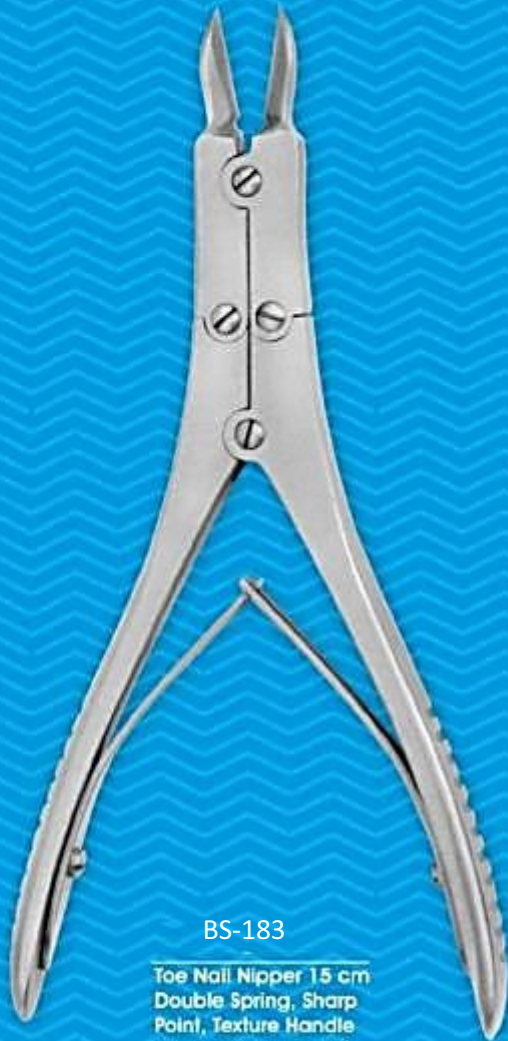

Nail NIPPERS

BS-183

Toe Nail Nipper 15 cm
Double Spring, Sharp
Point, Texture Handle

BS-179

Nail Nipper 11.5 cm
Angled Wire Spring,
Lap Joint,

BS-180

Nail Nipper 12 cm
Wire Cutting,
Texture Handle

BS-181 / Jaw 9 mm

Nail Nipper 11 cm
Single Spring,
Texture Handle

BS-184

Nail Nipper 10.5 cm
Double Spring,
Lap Joint, Texture Handle

BS-182 / Jaw 8 mm

Nail Nipper 11.5 cm
Double Spring,
Half Texture Handle

BS-285 / 10 cm
/ 11 cm
Nail Nipper, Single Spring
Double Finished Handle

BS-286 / 10 cm
/ 12 cm
Nail Nipper, Single Spring,
Printed Handle.

/ 10 cm
/ 12 cm
Nail Nipper, Double Spring,
Printed Handle.

BS-289 / 12 cm
Nail Nipper, Arrow pointed
Single Spring, Plain Handle
Box Joint.

BS-287 / 10 cm
/ 12 cm
Nail Nipper, Single Spring,
Plain Handle.

/ 10 cm
/ 12 cm
Nail Nipper, Double Spring,
Plain Handle.

BS-288 / 10 cm
/ 12 cm
Nail Nipper, Wire Spring
Plain Handle.

BS-290 / 11.5 cm
/ 12.5 cm
Nail Nipper, Arrow Pointed
Double Spring,
Textured Handle, Box Joint