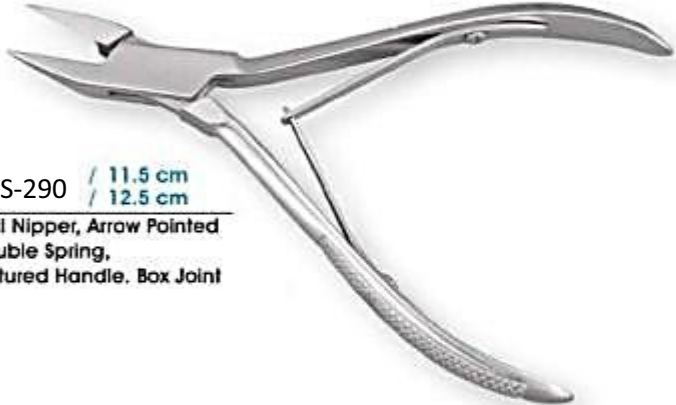

Nail Nipper 11 cm
Single Spring,
Texture Handle

BS-184

Nail Nipper 10.5 cm
Double Spring,
Lap Joint, Texture Handle

BS-182 / Jaw 8 mm

Nail Nipper 11.5 cm
Double Spring,
Half Texture Handle

BS-285 / 10 cm
/ 11 cm
Nail Nipper, Single Spring
Double Finished Handle

BS-286 / 10 cm
/ 12 cm
Nail Nipper, Single Spring,
Printed Handle.

/ 10 cm
/ 12 cm
Nail Nipper, Double Spring,
Printed Handle.

BS-289 / 12 cm
Nail Nipper, Arrow pointed
Single Spring, Plain Handle
Box Joint.

BS-287 / 10 cm
/ 12 cm
Nail Nipper, Single Spring,
Plain Handle.

/ 10 cm
/ 12 cm
Nail Nipper, Double Spring,
Plain Handle.

BS-288 / 10 cm
/ 12 cm
Nail Nipper, Wire Spring
Plain Handle.

BS-290 / 11.5 cm
/ 12.5 cm
Nail Nipper, Arrow Pointed
Double Spring,
Textured Handle, Box Joint

BS-291 / 10 cm
/ 12 cm
Nail Nipper, Wire Spring
Textured Handle

BS-295 / 12 cm
/ 14 cm
Nail Nipper, Double Spring
Back Lock, Textured Handle
Box Joint

BS-292 / 12 cm
/ 14 cm
Toe Nail Nipper, Back Lock
Textured Handle