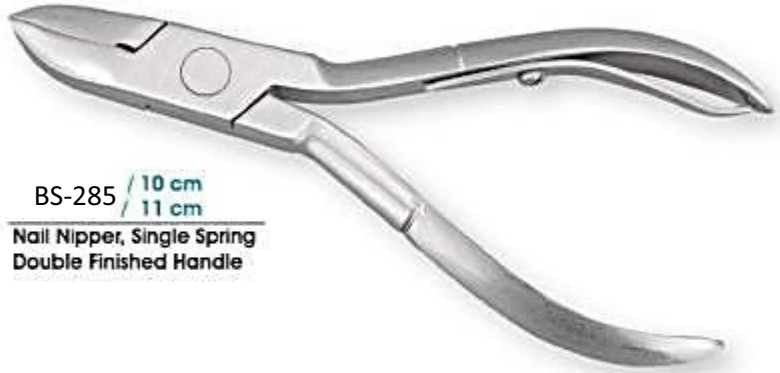

Nail NIPPERS

BS-183

Toe Nail Nipper 15 cm
Double Spring, Sharp
Point, Texture Handle

BS-179

Nail Nipper 11.5 cm
Angled Wire Spring,
Lap Joint,

BS-180

Nail Nipper 12 cm
Wire Cutting,
Texture Handle

BS-181 / Jaw 9 mm

Nail Nipper 11 cm
Single Spring,
Texture Handle

BS-184

Nail Nipper 10.5 cm
Double Spring,
Lap Joint, Texture Handle

BS-182 / Jaw 8 mm

Nail Nipper 11.5 cm
Double Spring,
Half Texture Handle

BS-285 / 10 cm
/ 11 cm
Nail Nipper, Single Spring
Double Finished Handle

BS-286 / 10 cm
/ 12 cm
Nail Nipper, Single Spring,
Printed Handle.

/ 10 cm
/ 12 cm
Nail Nipper, Double Spring,
Printed Handle.

BS-289 / 12 cm
Nail Nipper, Arrow pointed
Single Spring, Plain Handle
Box Joint.

BS-287 / 10 cm
/ 12 cm
Nail Nipper, Single Spring,
Plain Handle.

/ 10 cm
/ 12 cm
Nail Nipper, Double Spring,
Plain Handle.

BS-288 / 10 cm
/ 12 cm
Nail Nipper, Wire Spring
Plain Handle.

BS-290 / 11.5 cm
/ 12.5 cm
Nail Nipper, Arrow Pointed
Double Spring,
Textured Handle, Box Joint