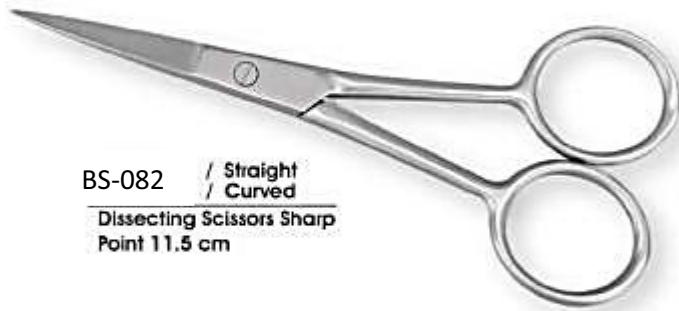

BS-082 / Straight / Curved
Dissecting Scissors Sharp
Point 11.5 cm