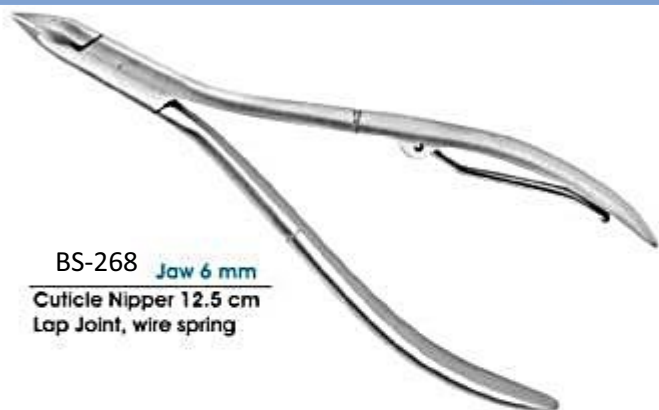

BS-164 / Jaw 9 mm
Cuticle Nipper 11 cm
Single Spring, Lap Joint
Double Finished Handle

BS-166 / Jaw 4 mm
/ Jaw 6 mm
/ Jaw 8 mm
Cuticle Nipper 10 cm
Wire Spring, Lap Joint

BS-167 / Jaw 4 mm
/ Jaw 6 mm
/ Jaw 8 mm
Cuticle Nipper 10 cm
Single Spring, Lap Joint

BS-269 / Jaw 9 mm
Cuticle Nipper 10 cm
Single Spring,
Texture Handle

BS-268 / Jaw 6 mm
Cuticle Nipper 12.5 cm
Lap Joint, wire spring

BS-271 / Jaw 6 mm
Cuticle Nipper 9.5 cm
Gold Spring, Black Handle

BS-270 / Jaw 9 mm
Cuticle Nipper 11.5 cm
Single Spring,
Texture Handle