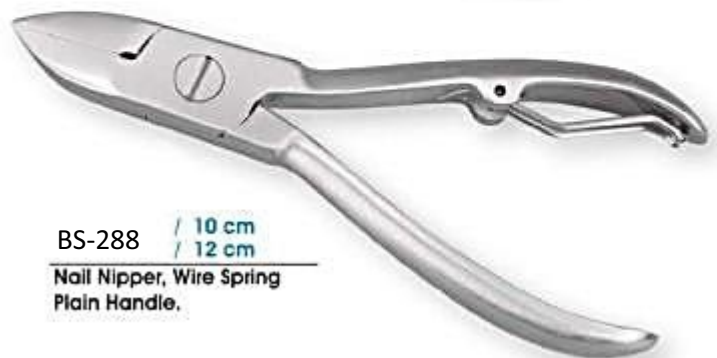

BS-286 / 10 cm
/ 12 cm
Nail Nipper, Single Spring,
Printed Handle.

/ 10 cm
/ 12 cm
Nail Nipper, Double Spring,
Printed Handle.

BS-289 / 12 cm
Nail Nipper, Arrow pointed
Single Spring, Plain Handle
Box Joint.

BS-287 / 10 cm
/ 12 cm
Nail Nipper, Single Spring,
Plain Handle.

/ 10 cm
/ 12 cm
Nail Nipper, Double Spring,
Plain Handle.

BS-288 / 10 cm
/ 12 cm
Nail Nipper, Wire Spring
Plain Handle.

BS-290 / 11.5 cm
/ 12.5 cm
Nail Nipper, Arrow Pointed
Double Spring,
Textured Handle, Box Joint