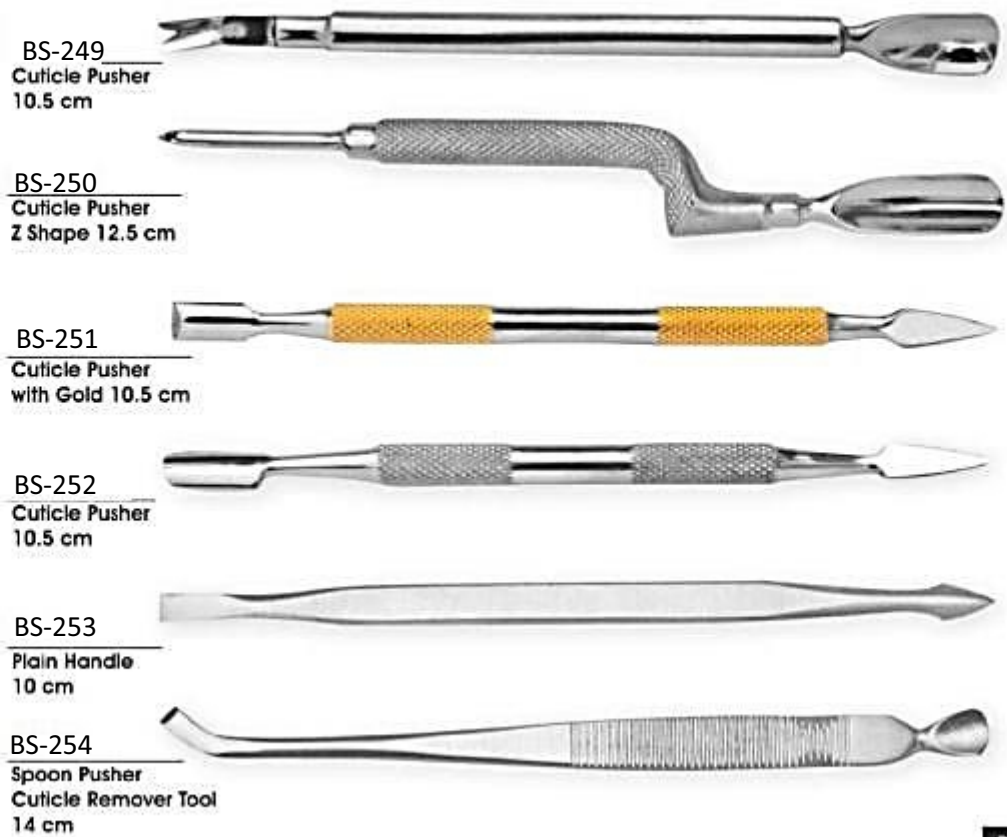

Cuticle Pusher
10 cm

BS-222

Cuticle Pusher
12.5 cm

BS-223

Cuticle Pusher
13.5 cm

BS-224

Cuticle Pusher & Trimmer
14 cm

BS-225

Cuticle Pusher
14 cm

BS-226

Cuticle Pusher
14 cm

BS-227

Splinter File & Cleaner
15 cm

BS-228

Nail Splinter File
12 cm

BS-255

Cuticle Trimmer plastic Handle
11 cm

BS-256

Cuticle Pusher plastic Handle
12 cm

BS-257

Cuticle Pusher Double Ended
plastic Handle
12.5 cm

BS-258

Cuticle Pusher Plastic Handle
11 cm

BS-259