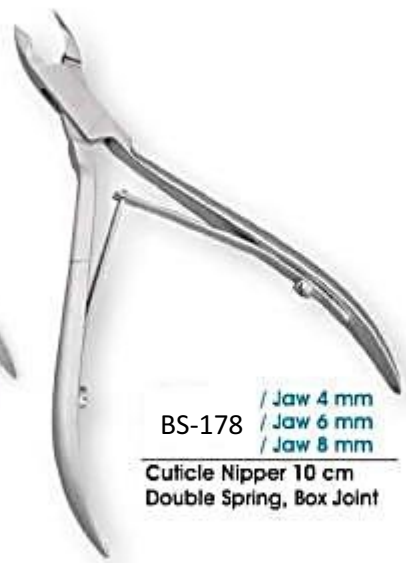

BS-167 / Straight
/ Slanted
8.5 cm

BS-168 / Pointed
8.5 cm

BS-169 / Straight
/ Slanted
9 cm

BS-170 / Straight
/ Slanted
9 cm

BS-171 / Straight
/ Slanted
10 cm

BS-172 / Straight / Pointed
/ Slanted / Slanted
/ Pointed
10.5 cm

BS-173 / Pointed
7 cm

BS-175 / Slanted
Multi Color
9.5 cm

BS-176 / Jaw 4 mm
/ Jaw 6 mm
/ Jaw 8 mm
Cuticle Nipper 10 cm
Double Spring, Lap Joint

BS-177 / Jaw 6 mm
Cuticle Nipper Angled
Single Spring
10 cm

BS-178 / Jaw 4 mm
/ Jaw 6 mm
/ Jaw 8 mm
Cuticle Nipper 10 cm
Double Spring, Box Joint

BS-179 / Jaw 4 mm
/ Jaw 6 mm
/ Jaw 8 mm
Cuticle Nipper 10.5 cm
Single Spring, Lap Joint

BS-180 / Jaw 6 mm
/ Jaw 8 mm
Cuticle Nipper 11.5 cm
Single Spring, Lap Joint
Textured Handle