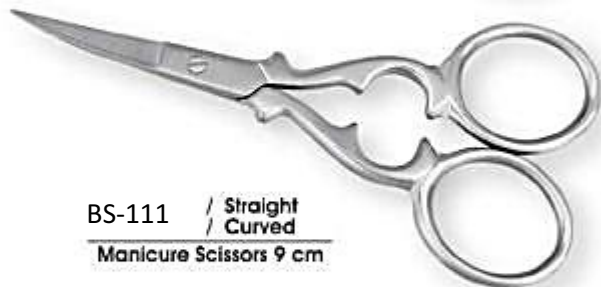

BS-107 / 9 cm / 11.5 cm
Manicure Scissors Straight

BS-108 / Straight
Manicure Scissors 9 cm

BS-109 / Straight / Curved
Manicure Scissors 9 cm

BS-110 / Straight / Curved
Manicure Scissors 9 cm

BS-111 / Straight / Curved
Manicure Scissors 9 cm

BS-112 / Straight / Curved
Manicure Scissors 9 cm

BS-113 / Straight / Curved
Silk scissors 10 cm

BS-114 / Straight / Curved
Manicure Scissors 9 cm

BS-115 / Straight / Curved
Manicure Scissors 9 cm

BS-121 / Straight / Curved
Cuticle Scissors 10 cm
WishBone Style
Patent Design No. 12249