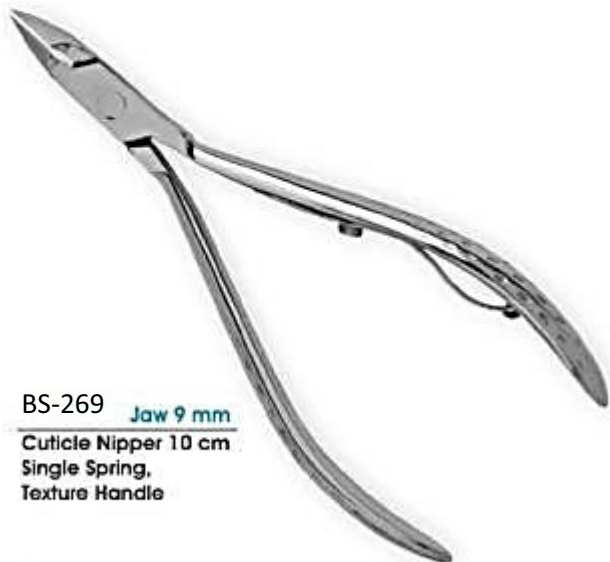

Cuticle Pusher Plastic Handle
13.5 cm

BS-260

Cuticle Pusher Plastic Handle
11.5 cm

BS-261

Cuticle Pusher Plastic Handle
9 cm

CUTICLE NIPPERS

BS-165 / Jaw 4 mm
/ Jaw 6 mm
/ Jaw 8 mm
Cuticle Nipper 11 cm
WishBone Style, Lap Joint
Patent Design No. 12251

BS-162 / Jaw 4 mm
/ Jaw 6 mm
/ Jaw 8 mm
Cuticle Nipper 10 cm
Single Spring, Lap Joint

BS-163 / Jaw 6 mm
Cuticle Nipper 11.5 cm
Double Spring, Box Joint
With Back Lock

BS-164 / Jaw 4 mm
/ Jaw 6 mm
/ Jaw 8 mm
/ Jaw 9 mm
Cuticle Nipper 10 cm
Single Spring, Lap Joint
Double Finished Handle

BS-164 / Jaw 9 mm
Cuticle Nipper 11 cm
Single Spring, Lap Joint
Double Finished Handle

BS-166 / Jaw 4 mm
/ Jaw 6 mm
/ Jaw 8 mm
Cuticle Nipper 10 cm
Wire Spring, Lap Joint

BS-167 / Jaw 4 mm
/ Jaw 6 mm
/ Jaw 8 mm
Cuticle Nipper 10 cm
Single Spring, Lap Joint