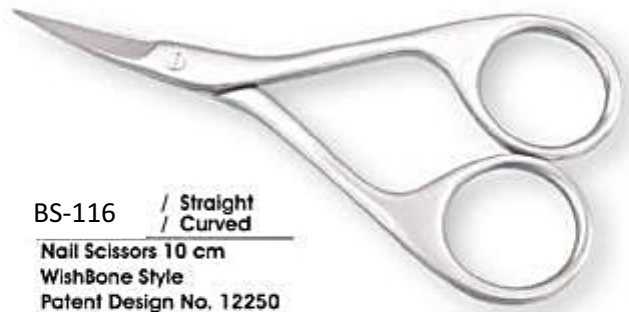

BS-112 / Straight / Curved
Manicure Scissors 9 cm

BS-113 / Straight / Curved
Silk scissors 10 cm

BS-114 / Straight / Curved
Manicure Scissors 9 cm

BS-115 / Straight / Curved
Manicure Scissors 9 cm

BS-121 / Straight / Curved
Cuticle Scissors 10 cm
WishBone Style
Patent Design No. 12249

BS-116 / Straight / Curved
Nail Scissors 10 cm
WishBone Style
Patent Design No. 12250

BS-117 / Straight / Curved
Cuticle Scissors 9 cm

BS-118 / Straight / Curved
Lady Scissors 10 cm

BS-119 / Straight / Curved
Cuticle Scissors 10 cm