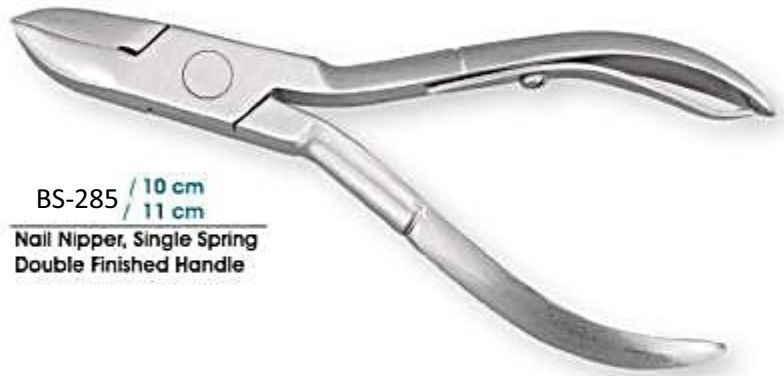

Nail Nipper 11 cm
Single Spring,
Texture Handle

BS-184

Nail Nipper 10.5 cm
Double Spring,
Lap Joint, Texture Handle

BS-182 / Jaw 8 mm

Nail Nipper 11.5 cm
Double Spring,
Half Texture Handle

BS-285 / 10 cm
/ 11 cm
Nail Nipper, Single Spring
Double Finished Handle

BS-286 / 10 cm
/ 12 cm
Nail Nipper, Single Spring,
Printed Handle.

/ 10 cm
/ 12 cm
Nail Nipper, Double Spring,
Printed Handle.

BS-289 / 12 cm
Nail Nipper, Arrow pointed
Single Spring, Plain Handle
Box Joint.