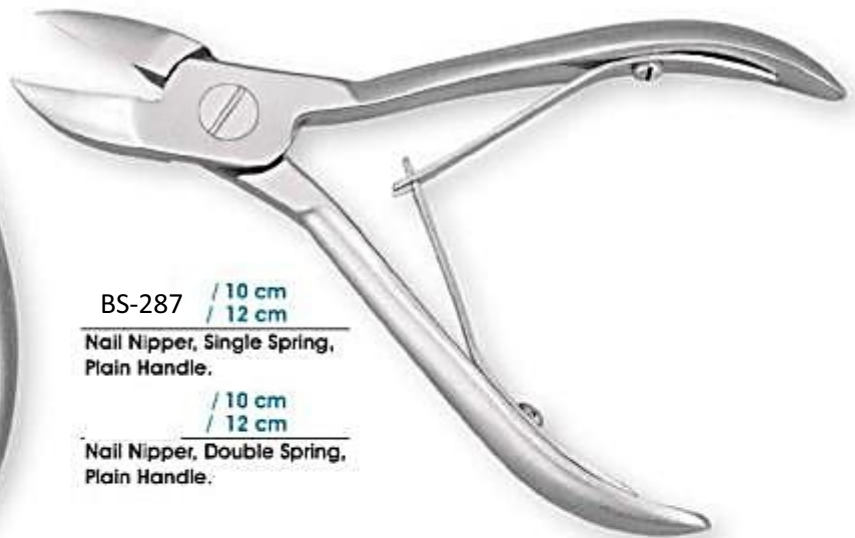

Nail NIPPERS

BS-183

Toe Nail Nipper 15 cm
Double Spring, Sharp
Point, Texture Handle

BS-179

Nail Nipper 11.5 cm
Angled Wire Spring,
Lap Joint,

BS-180

Nail Nipper 12 cm
Wire Cutting,
Texture Handle

BS-181 / Jaw 9 mm

Nail Nipper 11 cm
Single Spring,
Texture Handle

BS-184

Nail Nipper 10.5 cm
Double Spring,
Lap Joint, Texture Handle

BS-182 / Jaw 8 mm

Nail Nipper 11.5 cm
Double Spring,
Half Texture Handle

BS-285 / 10 cm
/ 11 cm
Nail Nipper, Single Spring
Double Finished Handle

BS-286 / 10 cm
/ 12 cm
Nail Nipper, Single Spring,
Printed Handle.

/ 10 cm
/ 12 cm
Nail Nipper, Double Spring,
Printed Handle.

BS-289 / 12 cm
Nail Nipper, Arrow pointed
Single Spring, Plain Handle
Box Joint.