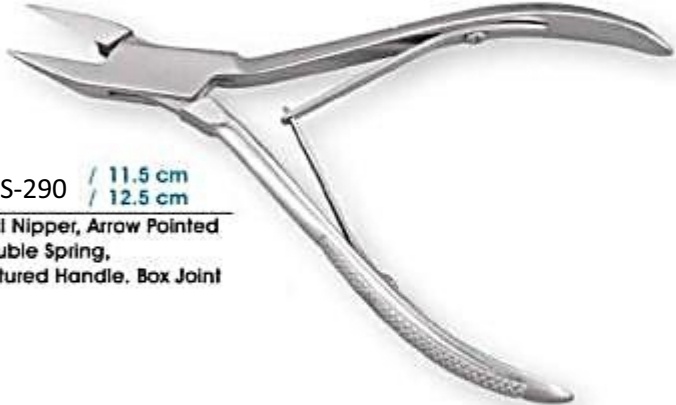

Nail Nipper 11 cm
Single Spring,
Texture Handle

BS-184

Nail Nipper 10.5 cm
Double Spring,
Lap Joint, Texture Handle

BS-182 / Jaw 8 mm

Nail Nipper 11.5 cm
Double Spring,
Half Texture Handle

BS-285 / 10 cm
/ 11 cm
Nail Nipper, Single Spring
Double Finished Handle

BS-286 / 10 cm
/ 12 cm
Nail Nipper, Single Spring,
Printed Handle.

/ 10 cm
/ 12 cm
Nail Nipper, Double Spring,
Printed Handle.

BS-289 / 12 cm
Nail Nipper, Arrow pointed
Single Spring, Plain Handle
Box Joint.

BS-287 / 10 cm
/ 12 cm
Nail Nipper, Single Spring,
Plain Handle.

/ 10 cm
/ 12 cm
Nail Nipper, Double Spring,
Plain Handle.

BS-288 / 10 cm
/ 12 cm
Nail Nipper, Wire Spring
Plain Handle.

BS-290 / 11.5 cm
/ 12.5 cm
Nail Nipper, Arrow Pointed
Double Spring,
Textured Handle, Box Joint