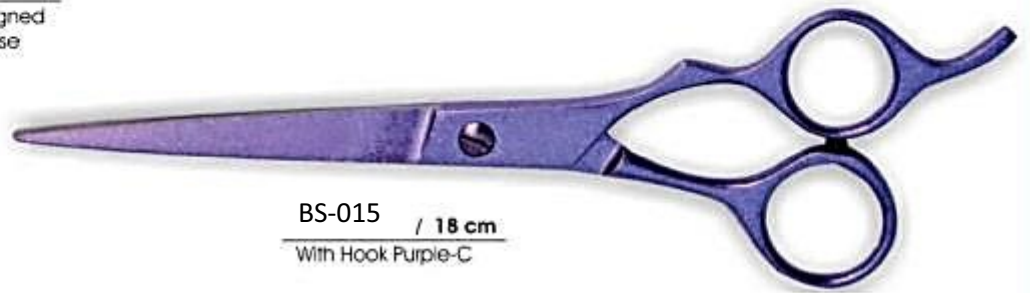

/ 5" BS-009
/ 6"

Designed with new 3-Dimensional feature for a natural movement of thumb, finger and elbow

BS-011 5"
 6"
Feel the smooth precision of this shear developed with semi off-set handle and fixed finger rest

BS-012 5"
 6"
Ideal for all technique especially scissor over comb and slide cutting

BS-013 5"
 6"
Well designed for professional as well as personal use

BS-014 5"
 6"
This light weight shear is easy to use for design cutting and trimming

BS-016 5"
 6"
Specially designed for left hand use

BS-015 18 cm
With Hook Purple-C

BS-022 / 5"
/ 6"
Especially designed for long & thick hair cutting

BS-017 / 4.5"
/ 5"
/ 5.5"
/ 6"
Classic design for professional and personal use

BS-018 / 5"
/ 6"
Long handle, perfect for trimming

BS-019 / 5"
/ 6"
Long Blade for easy cutting

BS-020 / 5"
/ 6"
Swrod power design of the Blade ensures firm and powerful cutting

BS-021 / 5"
/ 6"
Well-Balanced shear for design cutting