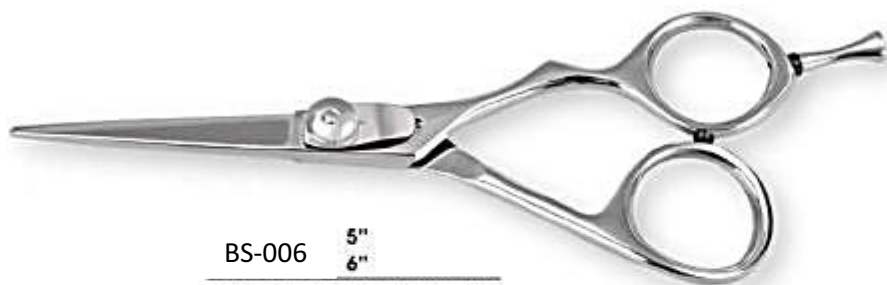

PROFESSIONAL BARBER SHEARS

BS-001 / 5"
/ 6"
/ 4.5"
/ 6.5"
Feel The Smooth Precision
Of The Shears

BS-002 / 5"
/ 6"
Elegant Sweeping Ergonomic
handle with three rings ensures
extra-ordinary control

BS-003 / 5"
/ 6"
Off-set handle versatile for all
techniques most popular
design Worldwide

BS-004 / 5"
/ 6"
/ 4.5"
Crane handle of this shear
makes a comfort design

BS-005 / 5"
/ 6"
Well balanced design ensures
powerful and keen cutting.

BS-006 5"
 6"

Elegant sweeping ergonomic handle provides smooth and quite run

BS-010 5"
 6"

Perfect for blunt cut and scissor over comb technique

BS-007 5"
 6"

360° swivel ring allows the finger and thumb to be in natural positions

BS-008 / 5"
 / 6"

Higher resistance against wear ensures improved cutting performance

/ 5" BS-009
/ 6"

Designed with new 3-Dimensional feature for a natural movement of thumb, finger and elbow

BS-011 5"
 6"
Feel the smooth precision of this shear developed with semi off-set handle and fixed finger rest