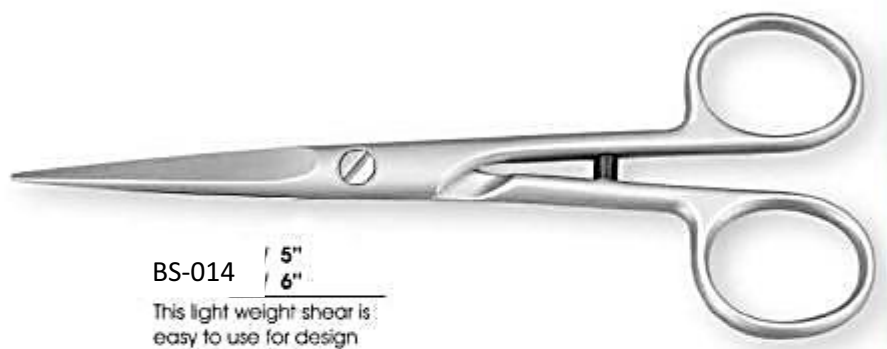

BS-010 5"
 6"

Perfect for blunt cut and scissor over comb technique

BS-007 5"
 6"

360° swivel ring allows the finger and thumb to be in natural positions

BS-008 / 5"
 / 6"

Higher resistance against wear ensures improved cutting performance

/ 5" BS-009
/ 6"

Designed with new 3-Dimensional feature for a natural movement of thumb, finger and elbow

BS-011 5"
 6"
Feel the smooth precision of this shear developed with semi off-set handle and fixed finger rest

BS-012 5"
 6"
Ideal for all technique especially scissor over comb and slide cutting

BS-013 5"
 6"
Well designed for professional as well as personal use

BS-014 5"
 6"
This light weight shear is easy to use for design cutting and trimming

BS-016 5"
 6"
Specially designed for left hand use

BS-015 18 cm
With Hook Purple-C

BS-022 / 5"
/ 6"
Especially designed for long & thick hair cutting

BS-017 / 4.5"
/ 5"
/ 5.5"
/ 6"
Classic design for professional and personal use