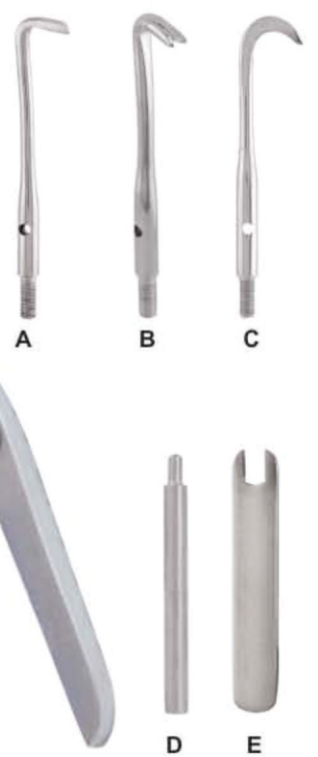

BS-2421
Universal
Fig. 0

Manual Crown Removers
Handle with 3 tips **DE-1551**
Only 3 tips **BS-2422 to BS-2424**

BS-2422 **BS-2423**

BS-2424

Manual Crown Removers
Handle with 3 tips **DE-1555**
Only 3 tips **BS-2425 to BS-2427**

BS-2425 **BS-2426**

BS-2427

BS-2428
Manual Crown
Remover

BS-2429
Manual Crown Remover

BS-2430
Complete with 3 tips
and tightening keys

semi-automatic crown
& bridge remover

BS-2431

A **B**

BS-2432
Manual Crown Remover

A **B** **C**
D **E**

MATRIX RETAINERS

- Матрицедержатели
- Porte Matrices
- Matrizenspanner
- Матрицеутримувачи
- Porta Matrices
- مصفوفة الخدم

BS-2433
Fig. 5
Ivory 8
5 cm

BS-2432
Fig. 6
Ivory 8
6 cm