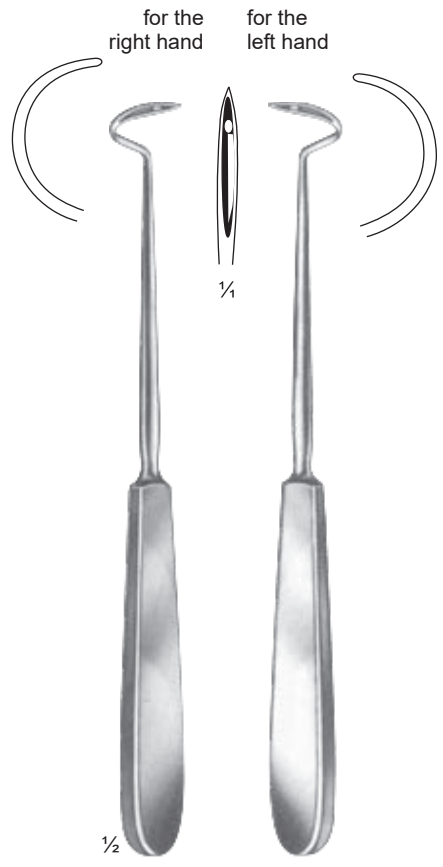

# Needle Holders

**Kronecker**  
BS06-001-01  
14cm/5½"  
blunt

**Kronecker**  
BS06-001-02  
14cm/5½"  
blunt

**Deschamps**  
BS06-003-11  
20cm/8"  
blunt

**Deschamps**  
BS06-003-12  
20cm/8"  
blunt

**Deschamps**  
BS06-005-13  
20cm/8"  
sharp

**Deschamps**  
BS06-005-14  
20cm/8"  
sharp

**Deschamps**  
BS06-007-21  
20cm/8"  
blunt

**Deschamps**  
BS06-007-22  
20cm/8"  
blunt

**Deschamps**  
BS06-009-23  
20cm/8"  
sharp

**Deschamps**  
BS06-009-24  
20cm/8"  
sharp

**Deschamps**  
BS06-011-21  
21cm/8 1/4"  
blunt

**Deschamps**  
BS06-011-22  
21cm/8 1/4"  
blunt

**Deschamps**  
BS06-013-23  
21cm/8 1/4"  
sharp

**Deschamps**  
BS06-013-24  
21cm/8 1/4"  
sharp

for the  
right hand