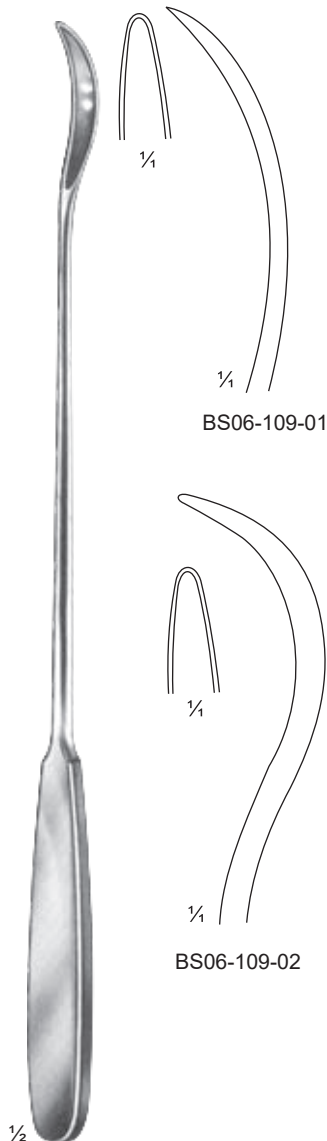

Brunner
30cm/12"
Ligature Conductors,
Guiding Probes