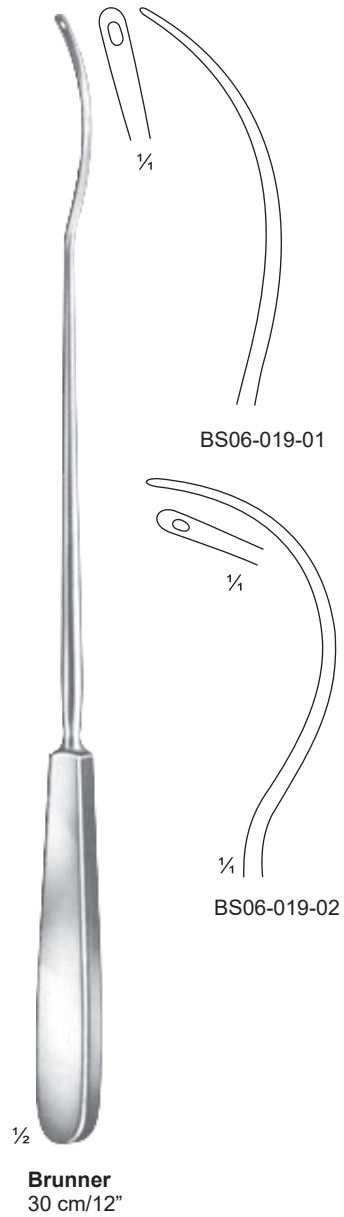

# Needle Holders

**Kronecker**  
BS06-001-01  
14cm/5½"  
blunt

**Kronecker**  
BS06-001-02  
14cm/5½"  
blunt

**Deschamps**  
BS06-003-11  
20cm/8"  
blunt

**Deschamps**  
BS06-003-12  
20cm/8"  
blunt

**Deschamps**  
BS06-005-13  
20cm/8"  
sharp

**Deschamps**  
BS06-011-21  
21cm/8 1/4"  
blunt

**Deschamps**  
BS06-011-22  
21cm/8 1/4"  
blunt

**Deschamps**  
BS06-013-23  
21cm/8 1/4"  
sharp

**Deschamps**  
BS06-013-24  
21cm/8 1/4"  
sharp

for the  
right hand

for the  
left hand

1/2

**Deschamps**  
BS06-015-01  
28cm/11"  
blunt

**Deschamps**  
BS06-015-02  
28cm/11"  
blunt

for the  
right hand

for the  
left hand

1/2

**Deschamps**  
BS06-017-03  
27cm/10 1/2"  
sharp

**Deschamps**  
BS06-017-04  
27cm/10 1/2"  
sharp

**Narath**  
BS06-029-22  
22cm/8 1/2"

**Schemieden**  
BS06-031-21  
21cm/8 1/4"

**Falk**  
BS06-037-22  
24cm/9 1/2"

**Falk**  
BS06-039-24  
24cm/9 1/2"