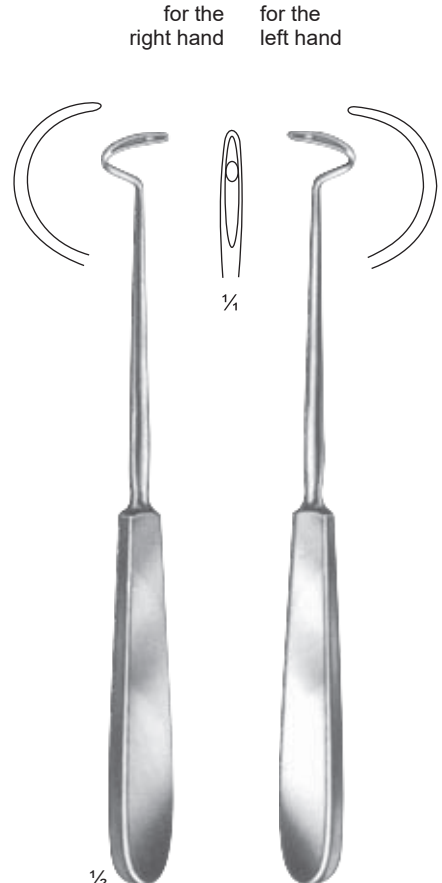

# Needle Holders

**Kronecker**  
BS06-001-01  
14cm/5½"  
blunt

**Kronecker**  
BS06-001-02  
14cm/5½"  
blunt

**Deschamps**  
BS06-003-11  
20cm/8"  
blunt

**Deschamps**  
BS06-003-12  
20cm/8"  
blunt

**Deschamps**  
BS06-005-13  
20cm/8"  
sharp

**Deschamps**  
BS06-005-14  
20cm/8"  
sharp

**Deschamps**  
BS06-007-21  
20cm/8"  
blunt

**Deschamps**  
BS06-007-22  
20cm/8"  
blunt

**Deschamps**  
BS06-009-23  
20cm/8"  
sharp

**Deschamps**  
BS06-009-24  
20cm/8"  
sharp