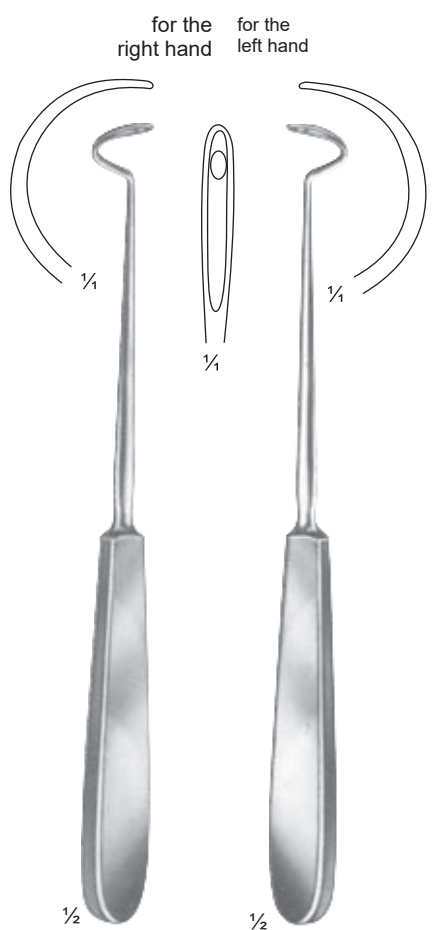

# Needle Holders

**Kronecker**  
BS06-001-01  
14cm/5½"  
blunt

**Kronecker**  
BS06-001-02  
14cm/5½"  
blunt

**Deschamps**  
BS06-003-11  
20cm/8"  
blunt

**Deschamps**  
BS06-003-12  
20cm/8"  
blunt

**Deschamps**  
BS06-005-13  
20cm/8"  
sharp

**Deschamps**  
BS06-005-14  
20cm/8"  
sharp

**Deschamps**  
BS06-007-21  
20cm/8"  
blunt

**Deschamps**  
BS06-007-22  
20cm/8"  
blunt

**Deschamps**  
BS06-009-23  
20cm/8"  
sharp

**Deschamps**  
BS06-009-24  
20cm/8"  
sharp

**Deschamps**  
BS06-011-21  
21cm/8 1/4"  
blunt

**Deschamps**  
BS06-011-22  
21cm/8 1/4"  
blunt

**Deschamps**  
BS06-013-23  
21cm/8 1/4"  
sharp

**Deschamps**  
BS06-013-24  
21cm/8 1/4"  
sharp

for the  
right hand

for the  
left hand

1/2

**Deschamps**  
BS06-015-01  
28cm/11"  
blunt

**Deschamps**  
BS06-015-02  
28cm/11"  
blunt

for the  
right hand

for the  
left hand

1/2

**Deschamps**  
BS06-017-03  
27cm/10 1/2"  
sharp