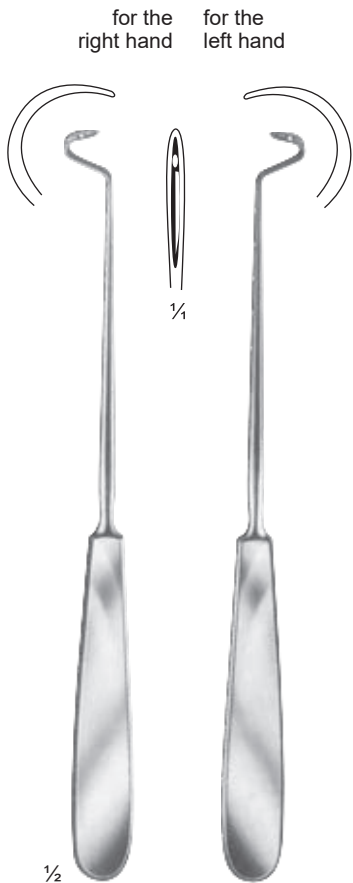

# Needle Holders

**Kronecker**  
BS06-001-01  
14cm/5½"  
blunt

**Kronecker**  
BS06-001-02  
14cm/5½"  
blunt

**Deschamps**  
BS06-003-11  
20cm/8"  
blunt

**Deschamps**  
BS06-003-12  
20cm/8"  
blunt

**Deschamps**  
BS06-005-13  
20cm/8"  
sharp

**Deschamps**  
BS06-005-14  
20cm/8"  
sharp

**Deschamps**  
BS06-007-21  
20cm/8"  
blunt

**Deschamps**  
BS06-007-22  
20cm/8"  
blunt

**Deschamps**  
BS06-009-23  
20cm/8"  
sharp

**Deschamps**  
BS06-009-24  
20cm/8"  
sharp

**Deschamps**  
BS06-011-21  
21cm/8 1/4"  
blunt

**Deschamps**  
BS06-011-22  
21cm/8 1/4"  
blunt

**Deschamps**  
BS06-013-23  
21cm/8 1/4"  
sharp

**Deschamps**  
BS06-013-24  
21cm/8 1/4"  
sharp

for the  
right hand