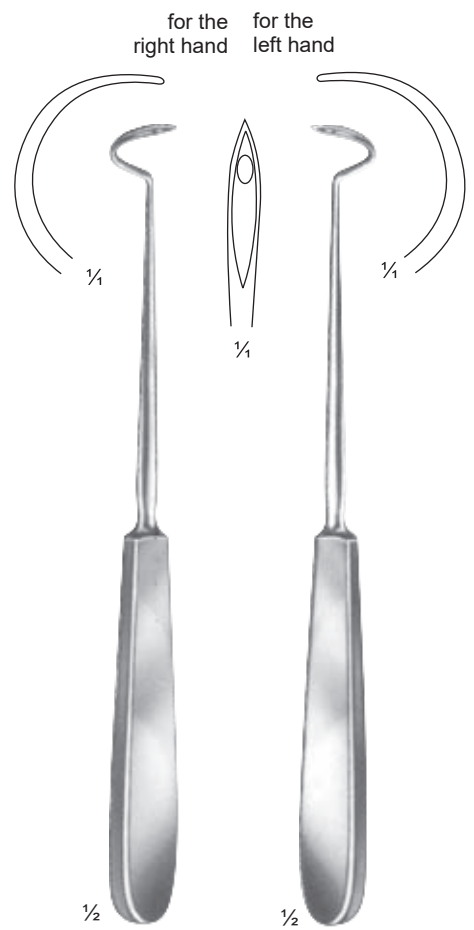

# Needle Holders

**Kronecker**  
BS06-001-01  
14cm/5½"  
blunt

**Kronecker**  
BS06-001-02  
14cm/5½"  
blunt

**Deschamps**  
BS06-003-11  
20cm/8"  
blunt

**Deschamps**  
BS06-003-12  
20cm/8"  
blunt

**Deschamps**  
BS06-005-13  
20cm/8"  
sharp

**Deschamps**  
BS06-005-14  
20cm/8"  
sharp

**Deschamps**  
BS06-007-21  
20cm/8"  
blunt

**Deschamps**  
BS06-007-22  
20cm/8"  
blunt

**Deschamps**  
BS06-009-23  
20cm/8"  
sharp

**Deschamps**  
BS06-009-24  
20cm/8"  
sharp

**Deschamps**  
BS06-011-21  
21cm/8 1/4"  
blunt

**Deschamps**  
BS06-011-22  
21cm/8 1/4"  
blunt

**Deschamps**  
BS06-013-23  
21cm/8 1/4"  
sharp

**Deschamps**  
BS06-013-24  
21cm/8 1/4"  
sharp

for the  
right hand