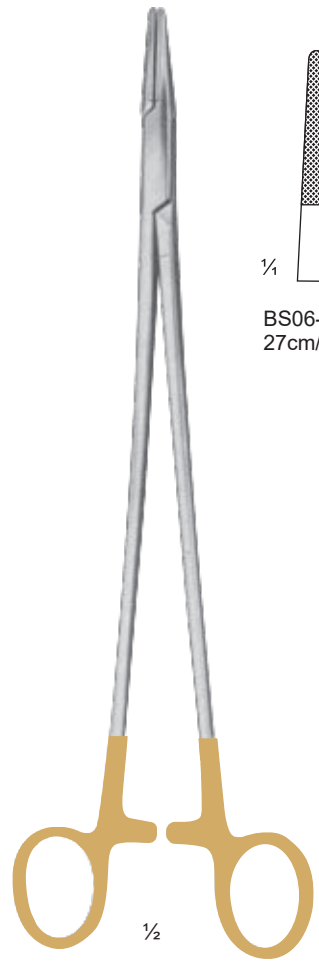

Castroviejo

BS06-371-13
13cm/5"
soliB serration

BS06-373-13
13cm/5"
micro fine serration

Needle Holders with Tungsten Carbide Inserts

Mayo-Castroviejo

Mayo-Castroviejo	solid serration	 1/4				
		BS06-375-16 16cm/6 1/4"	BS06-377-18 18cm/7"	BS06-379-20 20cm/8"	BS06-381-23 23cm/9"	BS06-383-26 26cm/10 1/4"
	micro fine serration					
		BS06-385-16 16cm/6 1/4"	BS06-387-18 18cm/7"	BS06-389-20 20cm/8"	BS06-391-23 23cm/9"	BS06-393-26 26cm/10 1/4"
	solid serration					
		BS06-395-16 16cm/6 1/4"	BS06-397-18 18cm/7"	BS06-399-20 20cm/8"	BS06-401-23 23cm/9"	BS06-403-26 26cm/10 1/4"
	micro fine serration					
		BS06-405-16 16cm/6 1/4"	BS06-407-18 18cm/7"	BS06-409-20 20cm/8"	BS06-411-23 23cm/9"	BS06-413-26 26cm/10 1/4"

Needle Holders with Tungsten Carbide Inserts

Derf (Halsey)

Crile-Wood

New Orleans

Frenche Eye (Ryder)

Wangensteen

Needle Holders with Tungsten Carbide Inserts

Needle Holders with Tungsten Carbide Inserts

Heaney

Finochietto

Neurosurgical

Intracardiac

Crile-Wood (Newman)

Needle Holders with Tungsten Carbide Inserts

Crile-Wood

- 

 BS06-499-16
 16cm/6 1/4"
- 

 BS06-499-18
 18cm/7"
- 

 BS06-499-20
 20cm/8"
- 

 BS06-499-23
 23cm/9"
- 

 BS06-499-26
 26cm/10 1/4"
- 

 BS06-499-30
 30cm/12"

Masson-Lüthy

- 