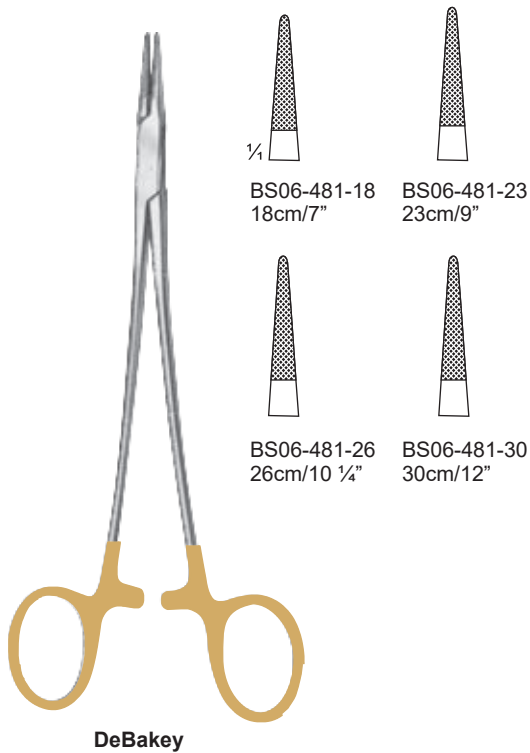

Needle Holders with Tungsten Carbide Inserts

Derf (Halsey)

Crile-Wood

New Orleans

Frenche Eye (Ryder)

Wangensteen

Needle Holders with Tungsten Carbide Inserts

Needle Holders with Tungsten Carbide Inserts

Heaney

Finochietto

Neurosurgical

Intracardiac

Crile-Wood (Newman)

Needle Holders with Tungsten Carbide Inserts

Crile-Wood

- 

 BS06-497-13
 13cm/5"
- 

 BS06-497-15
 15cm/6"
- 

 BS06-497-18
 18cm/7"
- 

 BS06-497-20
 20cm/8"
- 

 BS06-497-23
 23cm/9"

Mayo-Hegar

- 

 BS06-499-14
 14cm/5 1/2"
- 

 BS06-499-16
 16cm/6 1/4"
- 

 BS06-499-18
 18cm/7"
- 

 BS06-499-20
 20cm/8"
- 

 BS06-499-23
 23cm/9"
- 

 BS06-499-26
 26cm/10 1/4"
- 

 BS06-499-30
 30cm/12"

Masson-Lüthy

- 