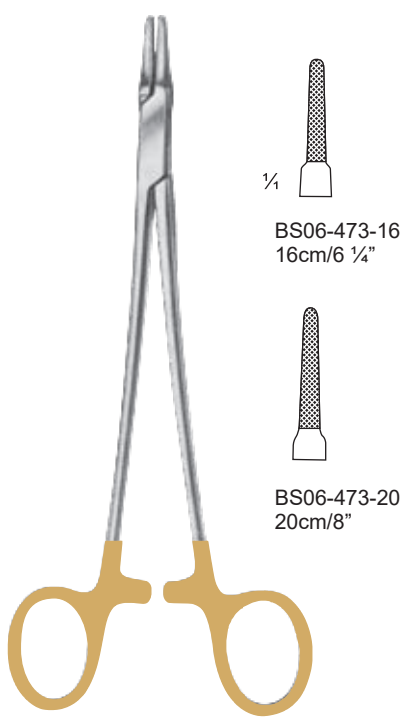

1/2

Parell
BS06-431-18
18cm/7"

Needle Holders with Tungsten Carbide Inserts

Hegar
BS06-433-20
20cm/8"

Bozemann

Gillies Mini
BS06-437-14
14cm/5"

Giannini
BS06-439-24
24cm/9 1/2"

Naunton-Morgan
BS06-441-26
26cm/10 1/4"

Needle Holders with Tungsten Carbide Inserts

Derf (Halsey)

Crile-Wood

New Orleans

Frenche Eye (Ryder)

Wangensteen

Needle Holders with Tungsten Carbide Inserts

Needle Holders with Tungsten Carbide Inserts

Heaney

Finochietto

Neurosurgical

Intracardiac

Crile-Wood (Newman)

Needle Holders with Tungsten Carbide Inserts

Crile-Wood

- 

 BS06-499-16
 16cm/6 1/4"
- 

 BS06-499-18
 18cm/7"
- 

 BS06-499-20
 20cm/8"
- 

 BS06-499-23
 23cm/9"
- 

 BS06-499-26
 26cm/10 1/4"
- 

 BS06-499-30
 30cm/12"

Masson-Lüthy

- 