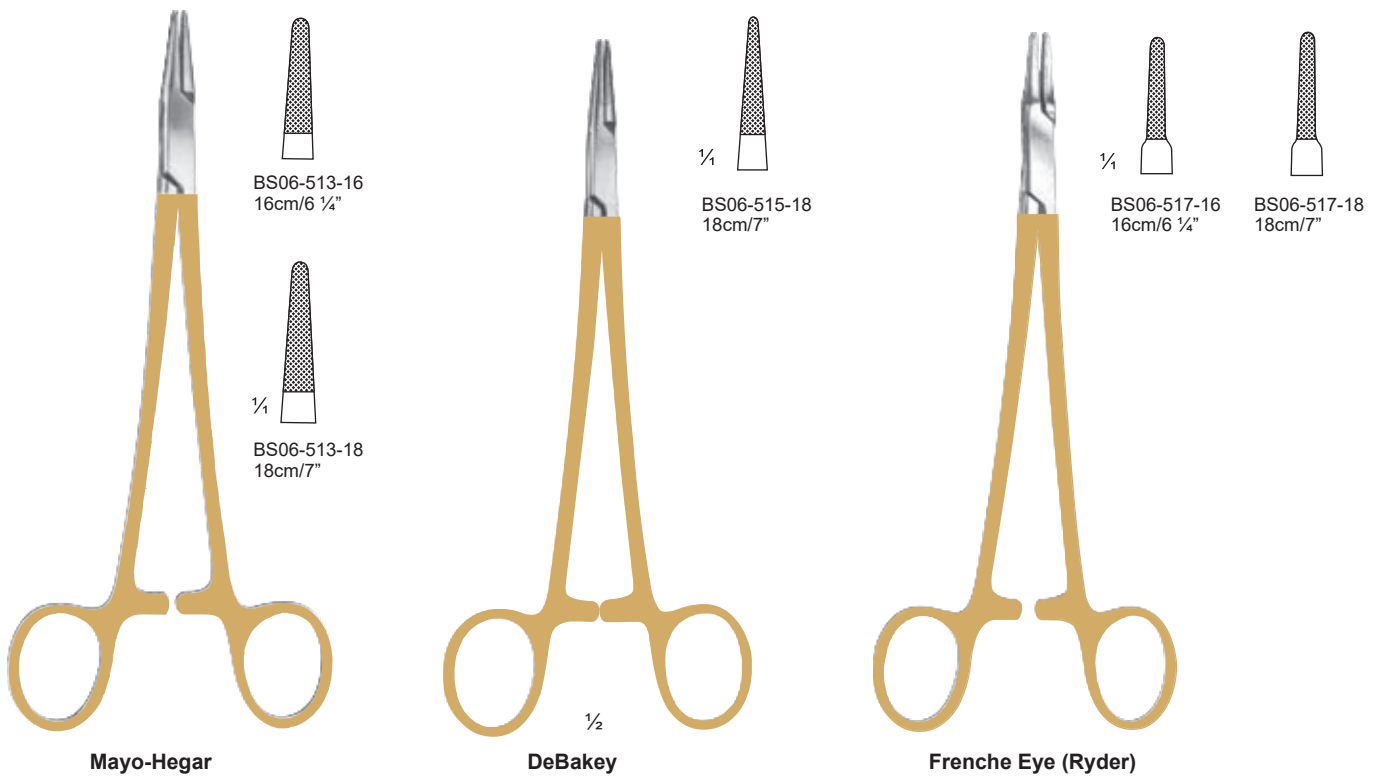

 BS06-499-16
 16cm/6 1/4"
- 

 BS06-499-18
 18cm/7"
- 

 BS06-499-20
 20cm/8"
- 

 BS06-499-23
 23cm/9"
- 

 BS06-499-26
 26cm/10 1/4"
- 

 BS06-499-30
 30cm/12"

Masson-Lüthy

- 

 BS06-501-20
 20cm/8"
- 

 BS06-501-25
 25cm/10"

Bozemann-Finochietto

- 

 BS06-503-20
 20cm/8"
- 

 BS06-503-25
 25cm/10"

Needle Holders with Tungsten Carbide Inserts

Mathieu-Style