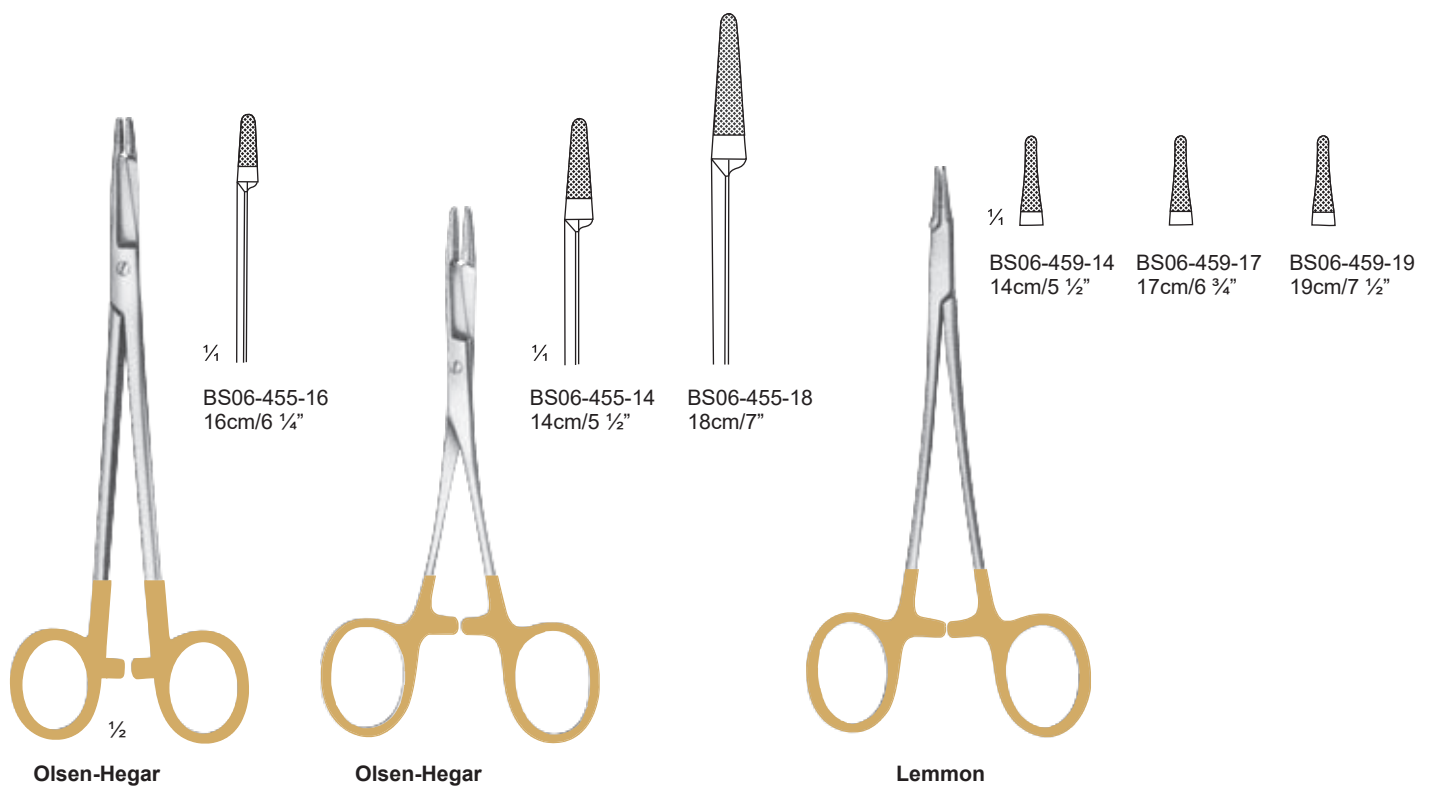

Kilner
BS06-443-13
13cm/5"

Olsen-Hegar Mini
BS06-445-12
12cm/4 3/4"

Neivert (Offset Ring)
BS06-447-13
13cm/5"

Gillies
BS06-449-16
16cm/6 1/4"

Stratte

Stratte reverse

Needle Holders with Tungsten Carbide Inserts