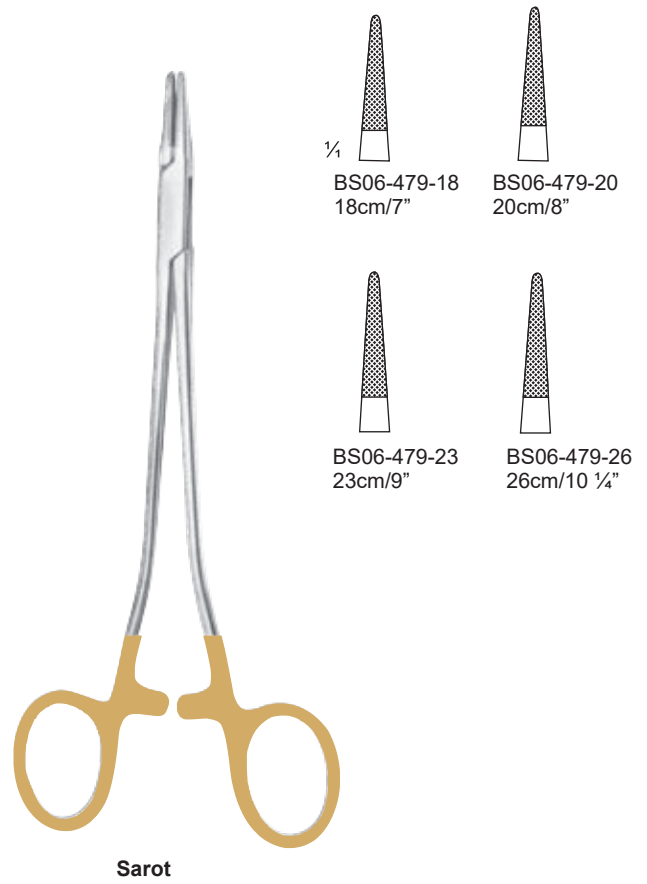

Needle Holders with Tungsten Carbide Inserts

Derf (Halsey)

Crile-Wood

New Orleans

Frenche Eye (Ryder)

Wangensteen

Needle Holders with Tungsten Carbide Inserts

Needle Holders with Tungsten Carbide Inserts

Heaney

Finochietto

Neurosurgical

Intracardiac

Crile-Wood (Newman)

Needle Holders with Tungsten Carbide Inserts

Crile-Wood

- 

 BS06-499-16
 16cm/6 1/4"
- 

 BS06-499-18
 18cm/7"
- 

 BS06-499-20
 20cm/8"
- 

 BS06-499-23
 23cm/9"
- 

 BS06-499-26
 26cm/10 1/4"
- 

 BS06-499-30
 30cm/12"

Masson-Lüthy

- 