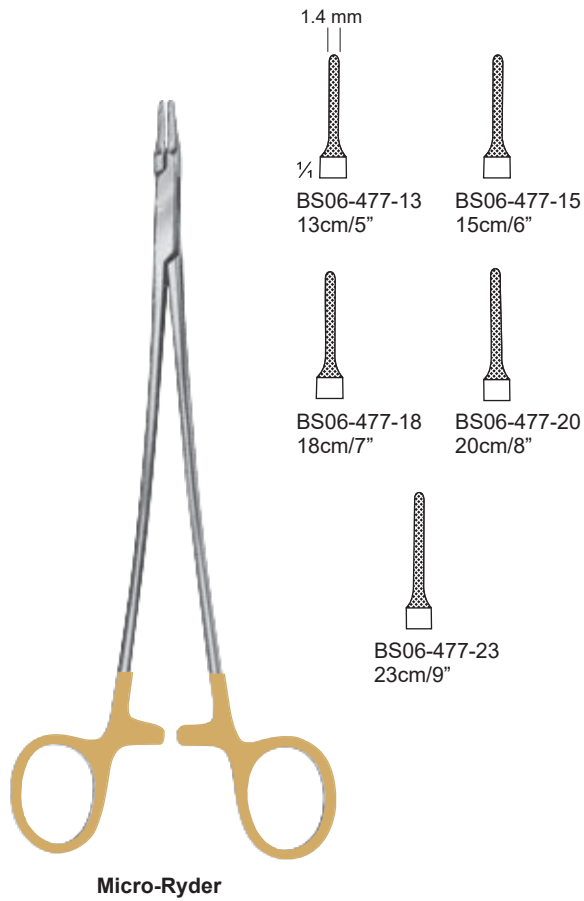

1/2

Parell
BS06-431-18
18cm/7"

Needle Holders with Tungsten Carbide Inserts

Hegar
BS06-433-20
20cm/8"

Bozemann

Gillies Mini
BS06-437-14
14cm/5"

Giannini
BS06-439-24
24cm/9 1/2"

Naunton-Morgan
BS06-441-26
26cm/10 1/4"

Needle Holders with Tungsten Carbide Inserts

Derf (Halsey)

Crile-Wood

New Orleans

Frenche Eye (Ryder)

Wangensteen

Needle Holders with Tungsten Carbide Inserts

Needle Holders with Tungsten Carbide Inserts

Heaney

Finochietto

Neurosurgical

Intracardiac

Crile-Wood (Newman)

Needle Holders with Tungsten Carbide Inserts

Crile-Wood

- 

 BS06-499-16
 16cm/6 1/4"
- 

 BS06-499-18
 18cm/7"
- 

 BS06-499-20
 20cm/8"
- 

 BS06-499-23
 23cm/9"
- 

 BS06-499-26
 26cm/10 1/4"
- 

 BS06-499-30
 30cm/12"

Masson-Lüthy

- 