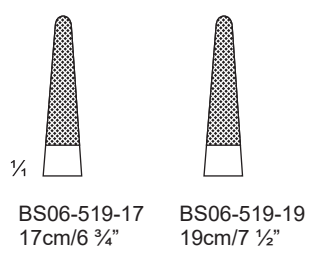

 BS06-497-13
 13cm/5"
- 

 BS06-497-15
 15cm/6"
- 

 BS06-497-18
 18cm/7"
- 

 BS06-497-20
 20cm/8"
- 

 BS06-497-23
 23cm/9"

Mayo-Hegar

- 

 BS06-499-14
 14cm/5 1/2"
- 

 BS06-499-16
 16cm/6 1/4"
- 

 BS06-499-18
 18cm/7"
- 

 BS06-499-20
 20cm/8"
- 

 BS06-499-23
 23cm/9"
- 

 BS06-499-26
 26cm/10 1/4"
- 

 BS06-499-30
 30cm/12"

Masson-Lüthy

- 

 BS06-501-20
 20cm/8"
- 

 BS06-501-25
 25cm/10"

Bozemann-Finochietto

- 

 BS06-503-20
 20cm/8"
- 

 BS06-503-25
 25cm/10"

Needle Holders with Tungsten Carbide Inserts

Mathieu-Style