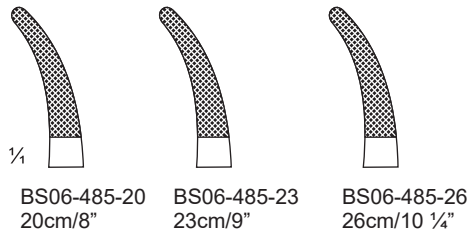

Needle Holders with Tungsten Carbide Inserts

Derf (Halsey)

Crile-Wood

New Orleans

Frenche Eye (Ryder)

Wangensteen

Needle Holders with Tungsten Carbide Inserts

Needle Holders with Tungsten Carbide Inserts

Heaney

Finochietto

Neurosurgical

Intracardiac

Crile-Wood (Newman)

Needle Holders with Tungsten Carbide Inserts

Crile-Wood

- 

 BS06-497-13
 13cm/5"
- 

 BS06-497-15
 15cm/6"
- 

 BS06-497-18
 18cm/7"
- 

 BS06-497-20
 20cm/8"
- 

 BS06-497-23
 23cm/9"

Mayo-Hegar

- 

 BS06-499-14
 14cm/5 1/2"
- 

 BS06-499-16
 16cm/6 1/4"
- 

 BS06-499-18
 18cm/7"
- 

 BS06-499-20
 20cm/8"
- 

 BS06-499-23
 23cm/9"
- 

 BS06-499-26
 26cm/10 1/4"
- 

 BS06-499-30
 30cm/12"

Masson-Lüthy

- 