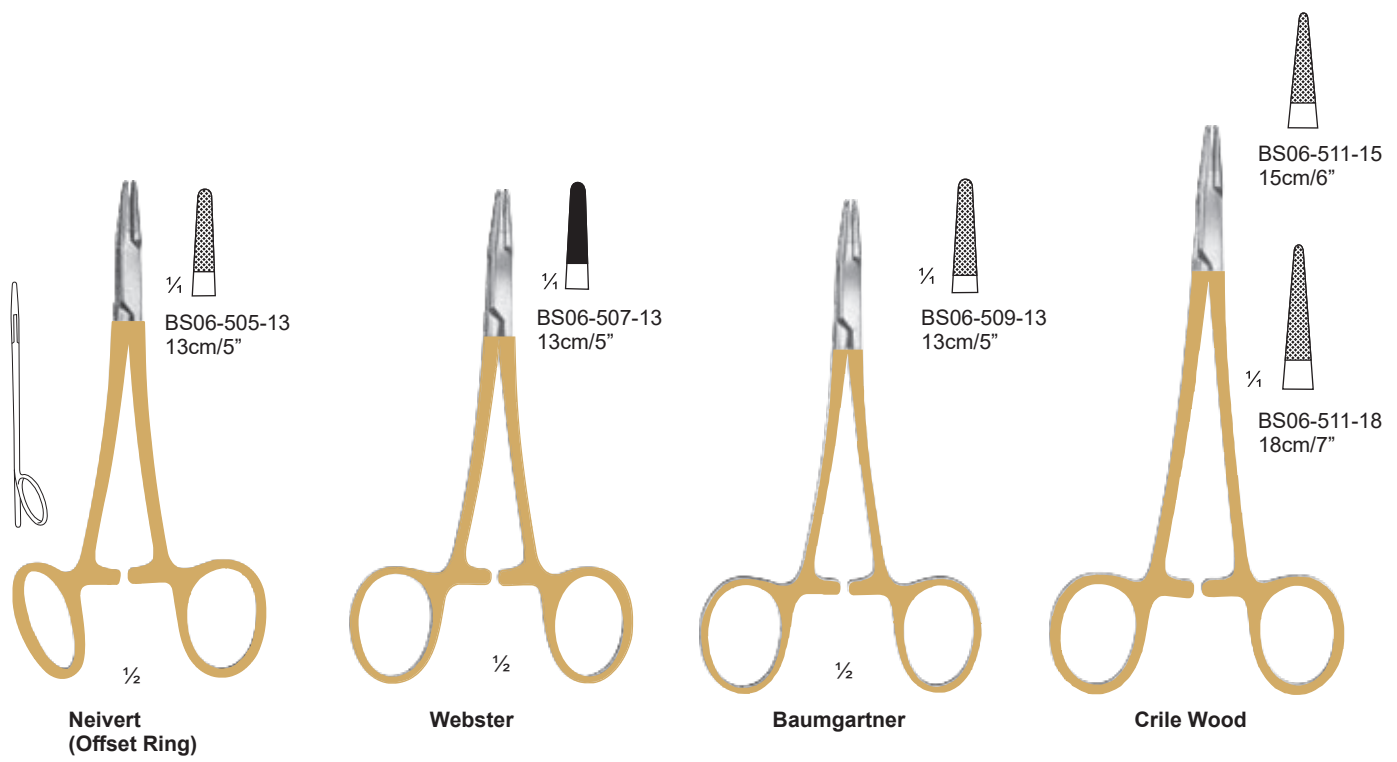

 BS06-499-16
 16cm/6 1/4"
- 

 BS06-499-18
 18cm/7"
- 

 BS06-499-20
 20cm/8"
- 

 BS06-499-23
 23cm/9"
- 

 BS06-499-26
 26cm/10 1/4"
- 

 BS06-499-30
 30cm/12"

Masson-Lüthy

- 

 BS06-501-20
 20cm/8"
- 

 BS06-501-25
 25cm/10"

Bozemann-Finochietto

- 

 BS06-503-20
 20cm/8"
- 

 BS06-503-25
 25cm/10"

Needle Holders with Tungsten Carbide Inserts

Mathieu-Style