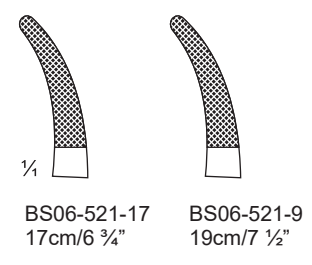

Lüthy-Beck