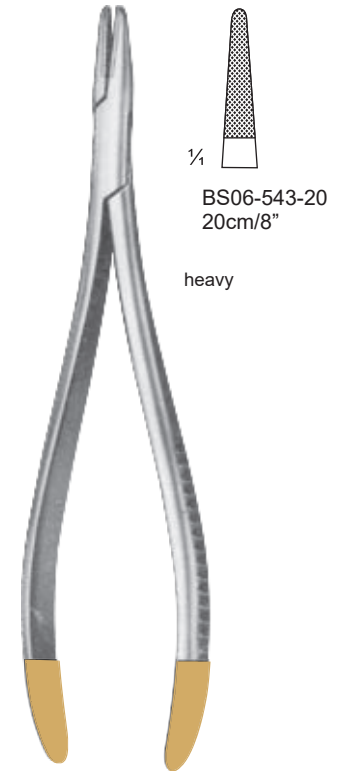

 BS06-499-16
 16cm/6 1/4"
- 

 BS06-499-18
 18cm/7"
- 

 BS06-499-20
 20cm/8"
- 

 BS06-499-23
 23cm/9"
- 

 BS06-499-26
 26cm/10 1/4"
- 

 BS06-499-30
 30cm/12"

Masson-Lüthy

- 

 BS06-501-20
 20cm/8"
- 

 BS06-501-25
 25cm/10"

Bozemann-Finochietto

- 

 BS06-503-20
 20cm/8"
- 

 BS06-503-25
 25cm/10"

Needle Holders with Tungsten Carbide Inserts

Mathieu-Style

Needle Holders with Tungsten Carbide Inserts

BS06-537-19
19cm/7 1/2"

Tönnies

Langenbeck

BS06-543-20
20cm/8"

heavy

Langenbeck

Mathieu