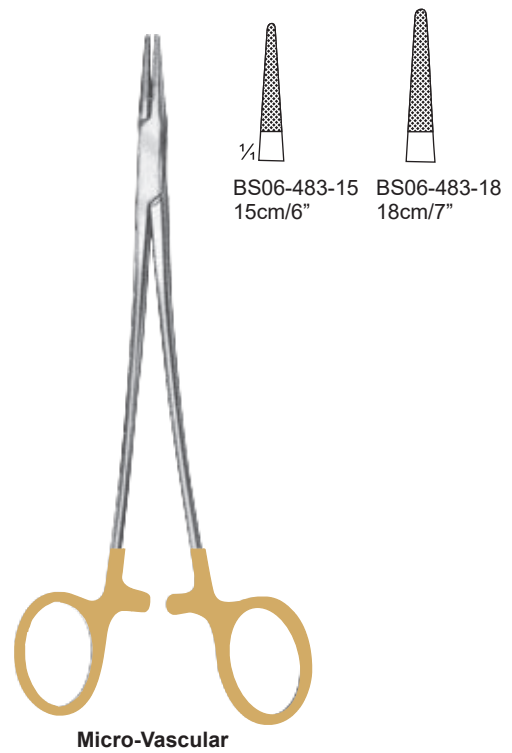

Needle Holders with Tungsten Carbide Inserts

Derf (Halsey)

Crile-Wood

New Orleans

Frenche Eye (Ryder)

Wangensteen

Needle Holders with Tungsten Carbide Inserts

Needle Holders with Tungsten Carbide Inserts

Heaney

Finochietto

Neurosurgical

Intracardiac

Crile-Wood (Newman)

Needle Holders with Tungsten Carbide Inserts

Crile-Wood

- 