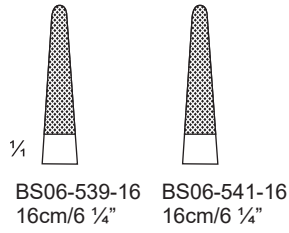

Langenbeck