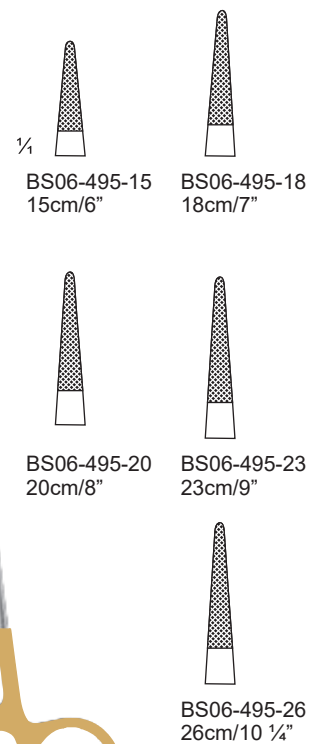

Heaney

Finochietto

Neurosurgical

Intracardiac

Crile-Wood (Newman)

Needle Holders with Tungsten Carbide Inserts

Crile-Wood

- 

 BS06-497-13
 13cm/5"
- 

 BS06-497-15
 15cm/6"
- 

 BS06-497-18
 18cm/7"
- 

 BS06-497-20
 20cm/8"
- 

 BS06-497-23
 23cm/9"

Mayo-Hegar

- 

 BS06-499-14
 14cm/5 1/2"
- 

 BS06-499-16
 16cm/6 1/4"
- 

 BS06-499-18
 18cm/7"
- 

 BS06-499-20
 20cm/8"
- 

 BS06-499-23
 23cm/9"
- 

 BS06-499-26
 26cm/10 1/4"
- 

 BS06-499-30
 30cm/12"

Masson-Lüthy

- 

 BS06-501-20
 20cm/8"
- 

 BS06-501-25
 25cm/10"

Bozemann-Finochietto

- 

 BS06-503-20
 20cm/8"
- 

 BS06-503-25
 25cm/10"

Needle Holders with Tungsten Carbide Inserts

Mathieu-Style