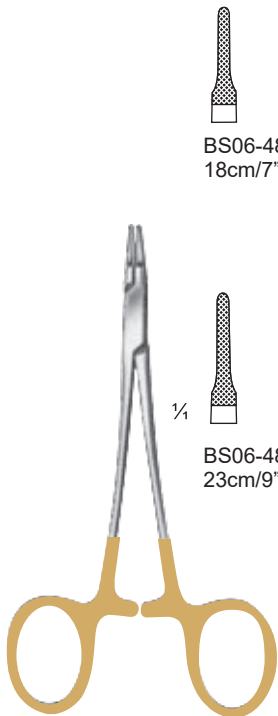

Neurosurgical