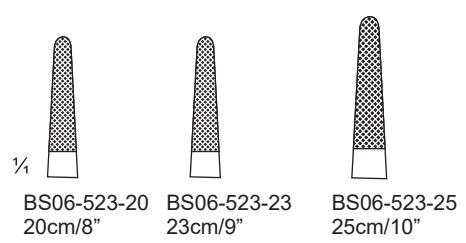

Needle Holders with Tungsten Carbide Inserts

Hösel