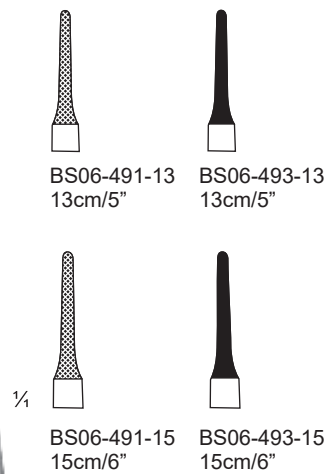

Heaney

Finochietto

Neurosurgical

Intracardiac

Crile-Wood (Newman)

Needle Holders with Tungsten Carbide Inserts

Crile-Wood

- 

 BS06-497-13
 13cm/5"
- 

 BS06-497-15
 15cm/6"
- 

 BS06-497-18
 18cm/7"
- 

 BS06-497-20
 20cm/8"
- 

 BS06-497-23
 23cm/9"

Mayo-Hegar

- 

 BS06-499-14
 14cm/5 1/2"
- 

 BS06-499-16
 16cm/6 1/4"
- 

 BS06-499-18
 18cm/7"
- 

 BS06-499-20
 20cm/8"
- 

 BS06-499-23
 23cm/9"
- 

 BS06-499-26
 26cm/10 1/4"
- 

 BS06-499-30
 30cm/12"

Masson-Lüthy

- 