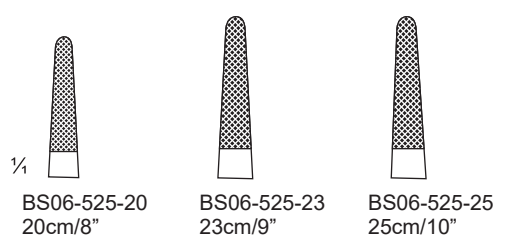

Needle Holders with Tungsten Carbide Inserts