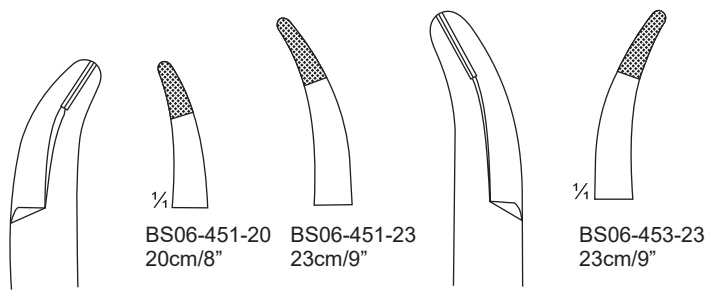

Kilner
BS06-443-13
13cm/5"

Olsen-Hegar Mini
BS06-445-12
12cm/4 3/4"

Neivert (Offset Ring)
BS06-447-13
13cm/5"

Gillies
BS06-449-16
16cm/6 1/4"

Stratte

Stratte reverse

Needle Holders with Tungsten Carbide Inserts