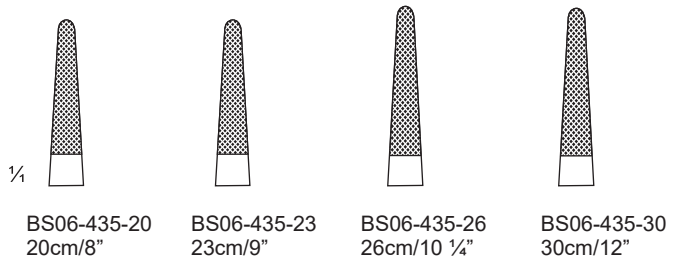

1/2

Parell
BS06-431-18
18cm/7"

Needle Holders with Tungsten Carbide Inserts

Hegar
BS06-433-20
20cm/8"

Bozemann

Gillies Mini
BS06-437-14
14cm/5"

Giannini
BS06-439-24
24cm/9 1/2"

Naunton-Morgan
BS06-441-26
26cm/10 1/4"