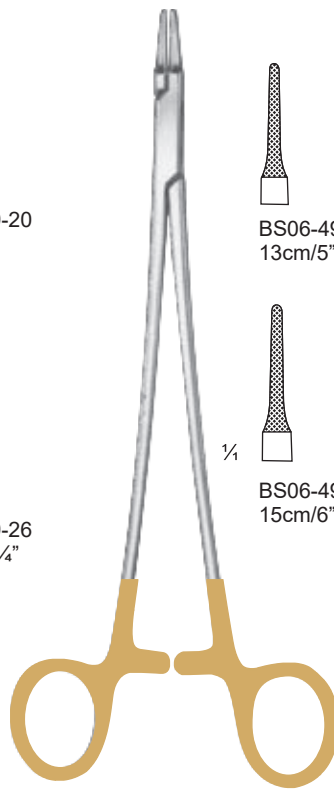

1/2

Parell
BS06-431-18
18cm/7"

Needle Holders with Tungsten Carbide Inserts

Hegar
BS06-433-20
20cm/8"

Bozemann

Gillies Mini
BS06-437-14
14cm/5"

Giannini
BS06-439-24
24cm/9 1/2"

Naunton-Morgan
BS06-441-26
26cm/10 1/4"

Heaney

Finochietto

Neurosurgical

Intracardiac

Crile-Wood (Newman)

Needle Holders with Tungsten Carbide Inserts

Crile-Wood

- 

 BS06-497-13
 13cm/5"
- 

 BS06-497-15
 15cm/6"
- 

 BS06-497-18
 18cm/7"
- 

 BS06-497-20
 20cm/8"
- 

 BS06-497-23
 23cm/9"

Mayo-Hegar

- 

 BS06-499-14
 14cm/5 1/2"
- 

 BS06-499-16
 16cm/6 1/4"
- 

 BS06-499-18
 18cm/7"
- 

 BS06-499-20
 20cm/8"
- 

 BS06-499-23
 23cm/9"
- 

 BS06-499-26
 26cm/10 1/4"
- 

 BS06-499-30
 30cm/12"

Masson-Lüthy

- 