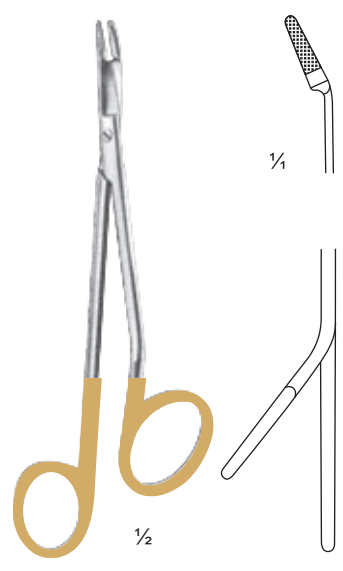

Castroviejo

BS06-371-13
13cm/5"
soliB serration

BS06-373-13
13cm/5"
micro fine serration

Needle Holders with Tungsten Carbide Inserts

Mayo-Castroviejo

Mayo-Castroviejo	solid serration	 1/4				
		BS06-375-16 16cm/6 1/4"	BS06-377-18 18cm/7"	BS06-379-20 20cm/8"	BS06-381-23 23cm/9"	BS06-383-26 26cm/10 1/4"
	micro fine serration					
		BS06-385-16 16cm/6 1/4"	BS06-387-18 18cm/7"	BS06-389-20 20cm/8"	BS06-391-23 23cm/9"	BS06-393-26 26cm/10 1/4"
	solid serration					
		BS06-395-16 16cm/6 1/4"	BS06-397-18 18cm/7"	BS06-399-20 20cm/8"	BS06-401-23 23cm/9"	BS06-403-26 26cm/10 1/4"
	micro fine serration					
		BS06-405-16 16cm/6 1/4"	BS06-407-18 18cm/7"	BS06-409-20 20cm/8"	BS06-411-23 23cm/9"	BS06-413-26 26cm/10 1/4"

1/2

Castroviejo

Castroviejo	solid serration	 1/4			
		BS06-415-18 18cm/7"	BS06-417-18 18cm/7"	BS06-419-20 20cm/8"	BS06-421-20 20cm/8"
	micro fine serration	 1/4			
		BS06-423-18 18cm/7"	BS06-425-18 18cm/7"	BS06-427-20 20cm/8"	BS06-429-20 20cm/8"

1/2

Parell
BS06-431-18
18cm/7"

Needle Holders with Tungsten Carbide Inserts

Hegar
BS06-433-20
20cm/8"

Bozemann

Gillies Mini
BS06-437-14
14cm/5"

Giannini
BS06-439-24
24cm/9 1/2"

Naunton-Morgan
BS06-441-26
26cm/10 1/4"

 BS06-499-16
 16cm/6 1/4"
- 

 BS06-499-18
 18cm/7"
- 

 BS06-499-20
 20cm/8"
- 

 BS06-499-23
 23cm/9"
- 

 BS06-499-26
 26cm/10 1/4"
- 

 BS06-499-30
 30cm/12"

Masson-Lüthy

- 