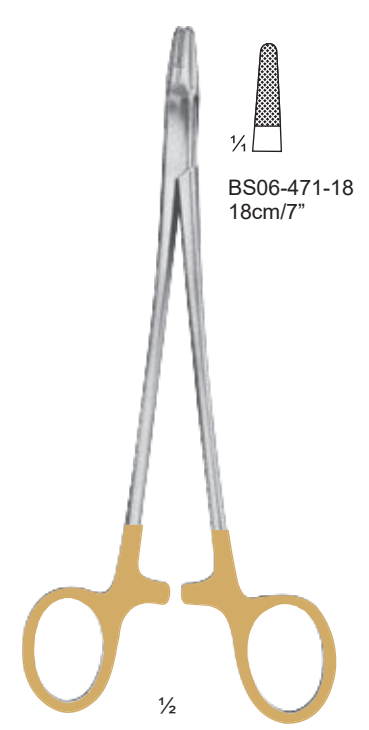

New Orleans