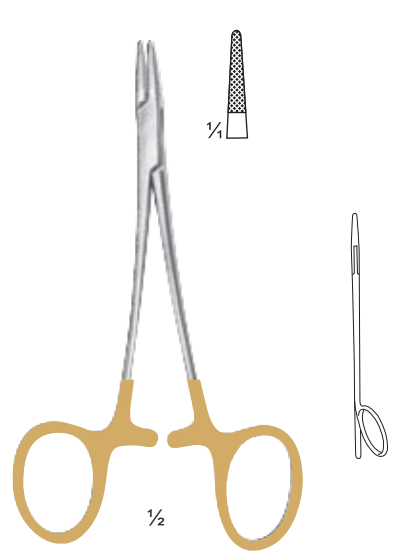

Neivert (Offset Ring)
BS06-447-13
13cm/5"